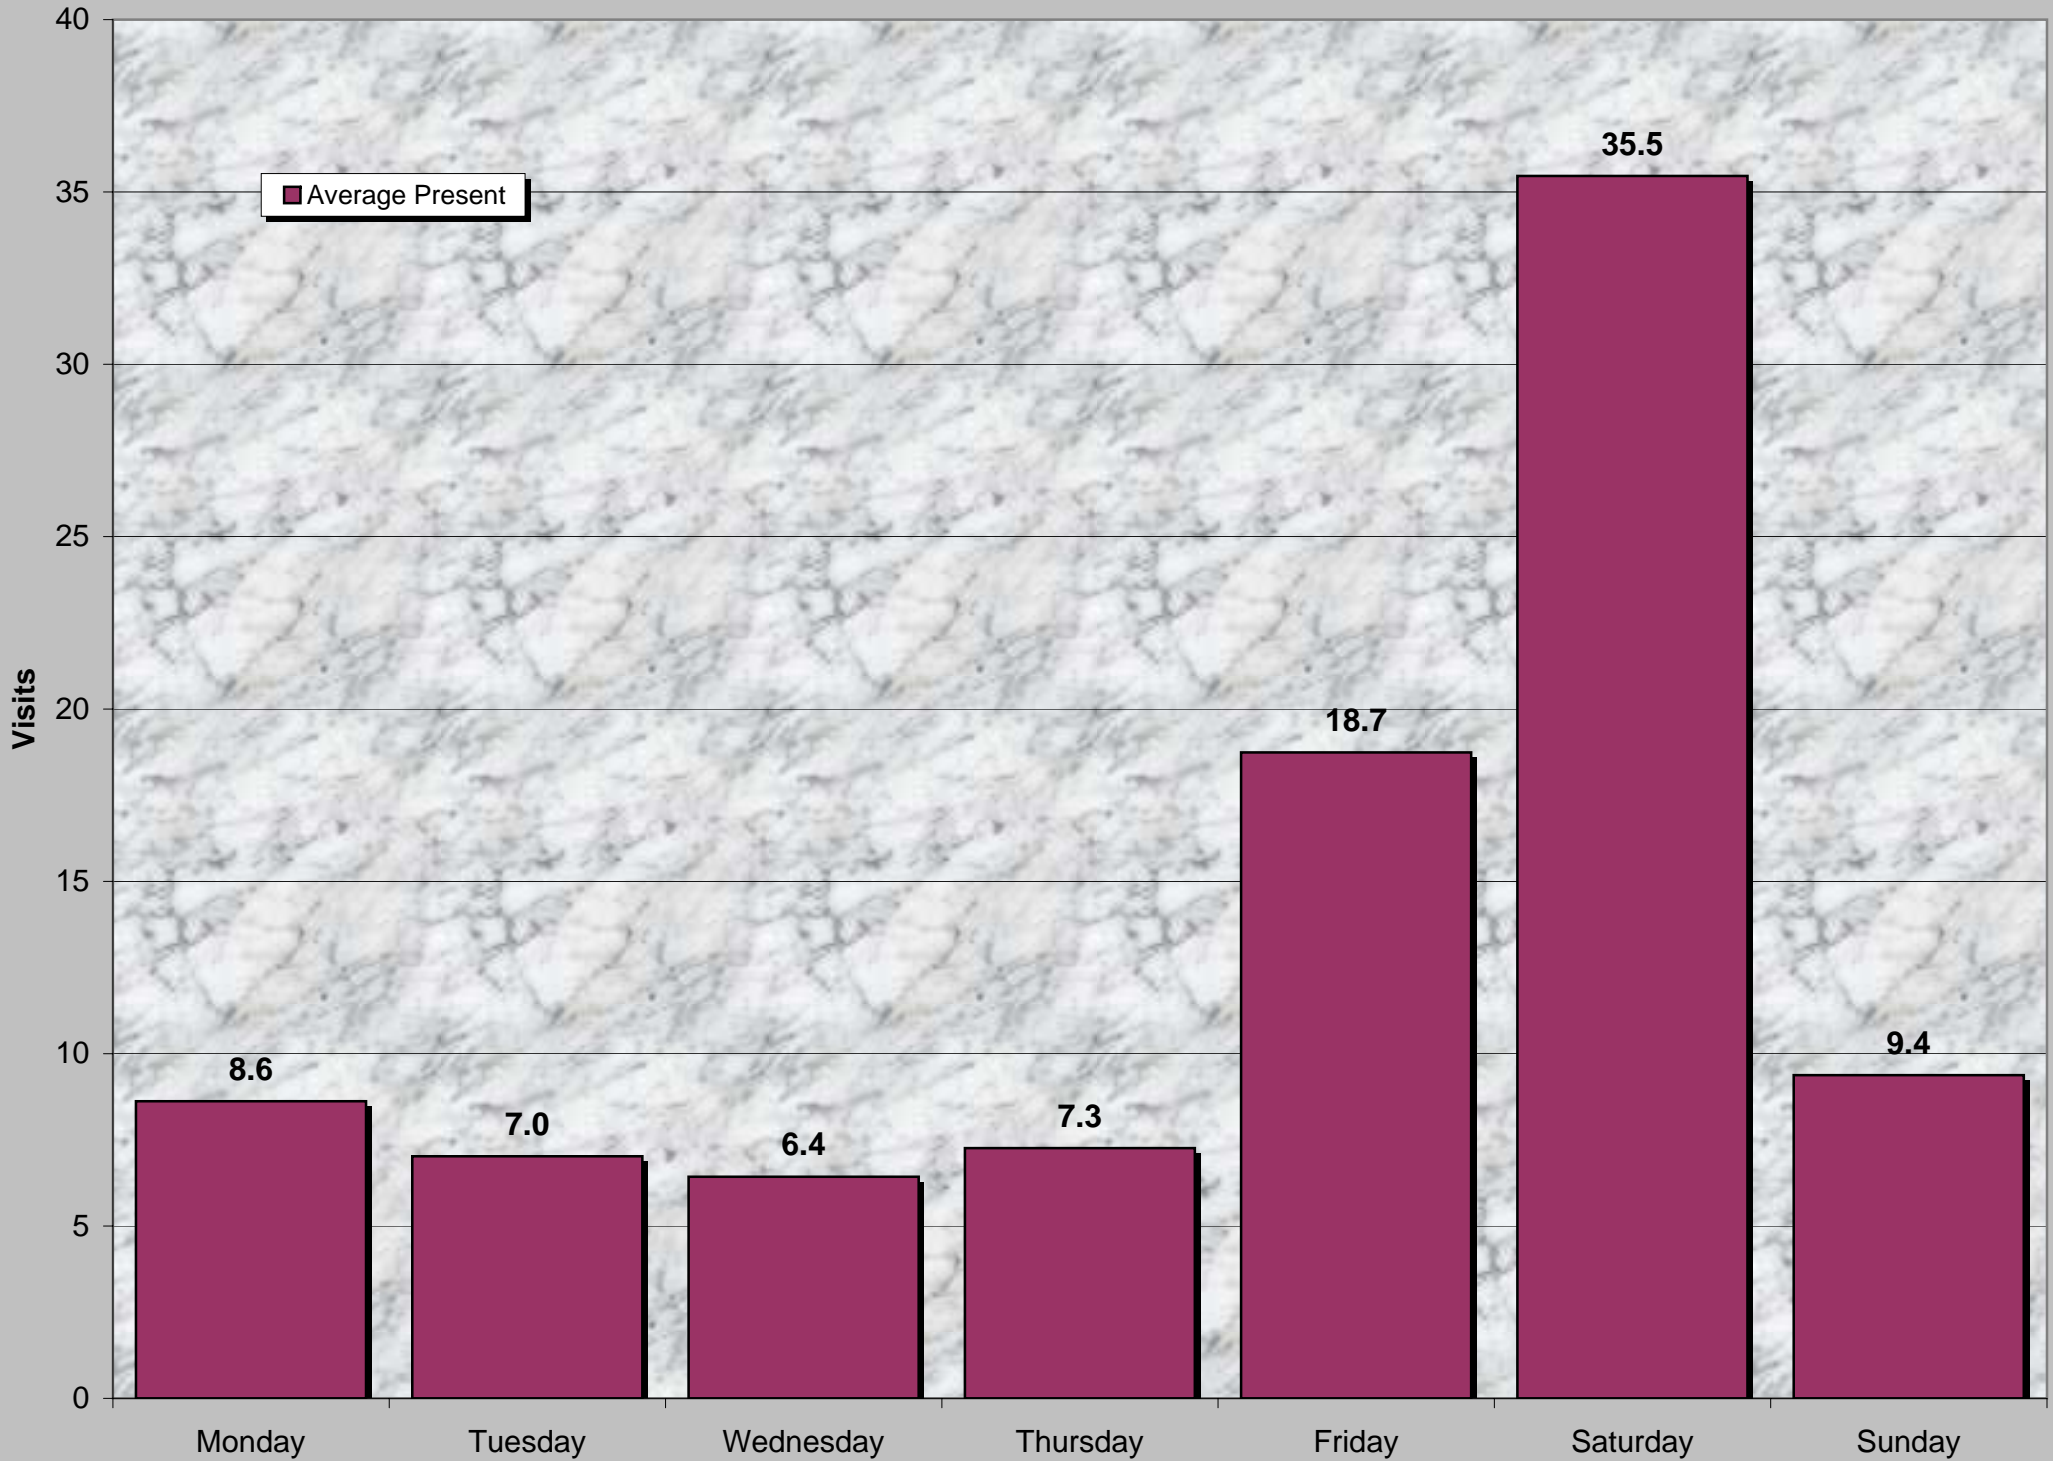

Nutty Putty Cave's Total Tuesday Visitation

October 26, 2003 - August 14, 2004

Nutty Putty Cave's Total Wednesday Visitation

October 26, 2003 - August 14, 2004

Nutty Putty Cave's Total Thursday Visitation

October 26, 2003 - August 14, 2004

Nutty Putty Cave's Total Friday Visitation

October 26, 2003 - August 14, 2004

Nutty Putty Cave's Total Saturday Visitation

October 26, 2003 - August 14, 2004

Nutty Putty Cave's Daily Average

October 26, 2003 - August 14, 2004

Nutty Putty Cave's Weekly Average

October 26, 2003 - August 14, 2004

Nutty Putty Cave's Monthly Average

October 26, 2003 - August 14, 2004

Day of the week	Total Present	Average Present
Monday	362	8.6
Tuesday	295	7.0
Wednesday	270	6.4
Thursday	305	7.3
Friday	787	18.7
Saturday	1470	35.5
Sunday	382	9.4

Amount Present
13.80%
3871
288
4,909

13.4 Visits/Day

Month of the year	Total Present	Average present
January	204	79.0
February	183	75.7
March	454	175.7
April	570	228.0
May	637	246.6
June	521	208.4
July	570	220.6
August	256	223.9
September	0	#DIV/0!
October	34	76.1
November	280	112.0
December	162	64.6