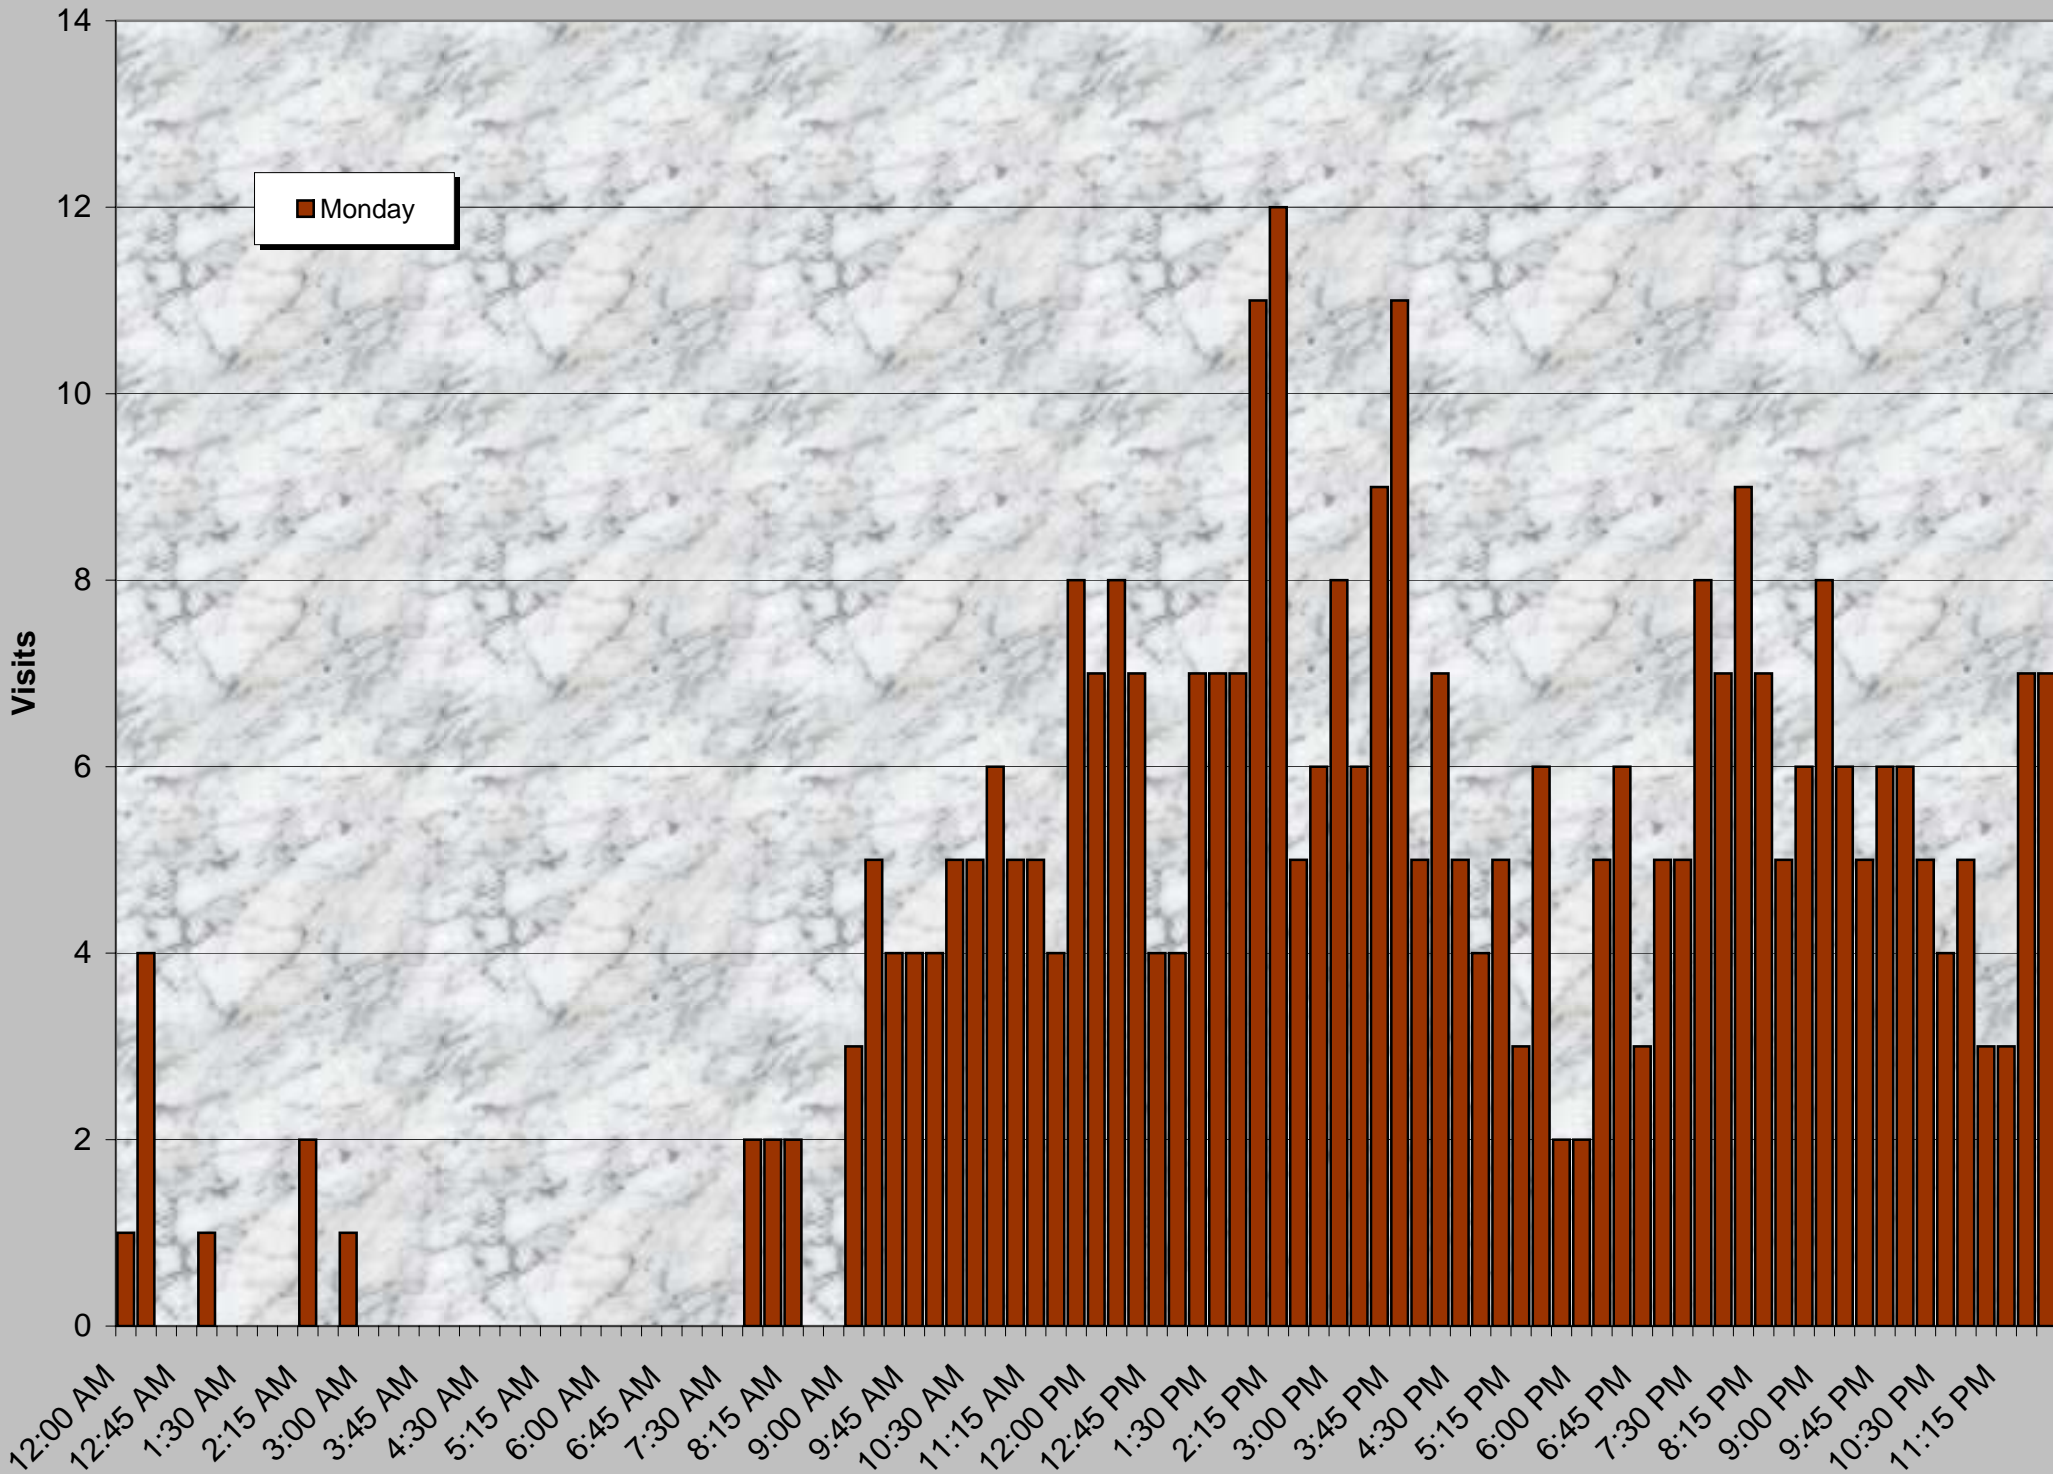

Nutty Putty Cave's Total Daily Visitation

October 26, 2003 - August 14, 2004

Nutty Putty Cave's Total Sunday Visitation

October 26, 2003 - August 14, 2004

Nutty Putty Cave's Total Monday Visitation

October 26, 2003 - August 14, 2004

Nutty Putty Cave's Total Tuesday Visitation

October 26, 2003 - August 14, 2004

Nutty Putty Cave's Total Wednesday Visitation

October 26, 2003 - August 14, 2004

Nutty Putty Cave's Total Thursday Visitation

October 26, 2003 - August 14, 2004

Nutty Putty Cave's Total Friday Visitation

October 26, 2003 - August 14, 2004

Nutty Putty Cave's Total Saturday Visitation

October 26, 2003 - August 14, 2004

Nutty Putty Cave's Daily Average

Amount Present
13.80%
3871
288
4,909

13.4 Visits/Day

Month of the year	Total Present	Average present
January	204	79.0
February	183	75.7
March	454	175.7
April	570	228.0
May	637	246.6
June	521	208.4
July	570	220.6
August	256	223.9
September	0	#DIV/0!
October	34	76.1
November	280	112.0
December	162	64.6