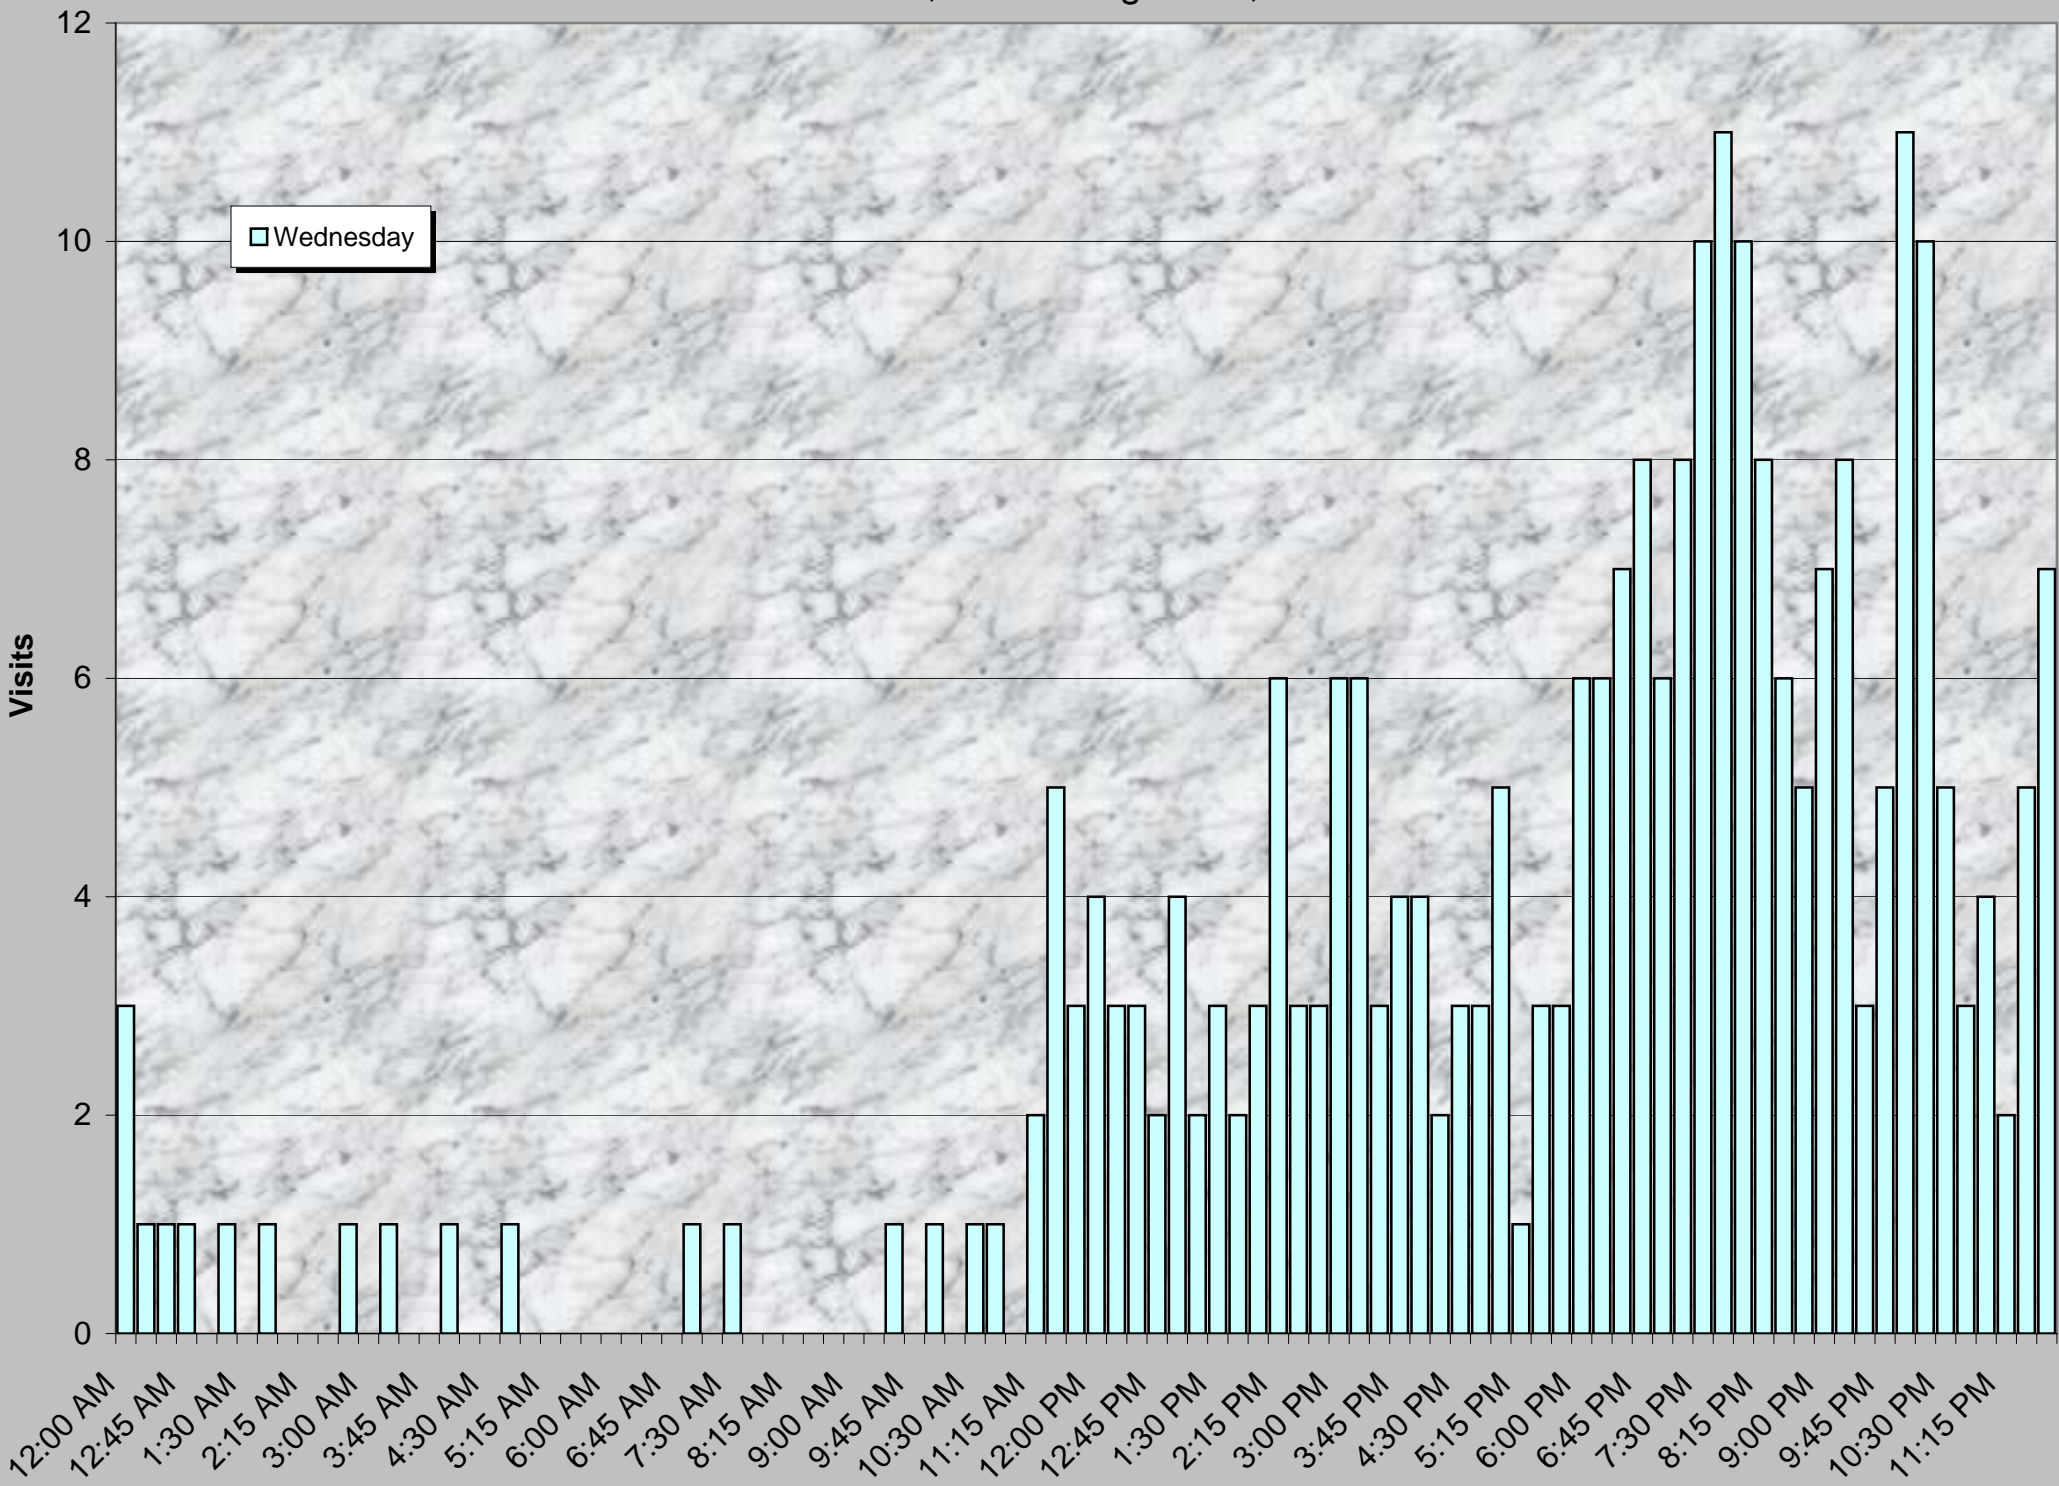

Nutty Putty Cave's Total Daily Visitation

October 26, 2003 - August 14, 2004

Nutty Putty Cave's Total Sunday Visitation

October 26, 2003 - August 14, 2004

Nutty Putty Cave's Total Monday Visitation

October 26, 2003 - August 14, 2004

Nutty Putty Cave's Total Tuesday Visitation

October 26, 2003 - August 14, 2004

Nutty Putty Cave's Total Wednesday Visitation

October 26, 2003 - August 14, 2004

Nutty Putty Cave's Total Thursday Visitation

October 26, 2003 - August 14, 2004

Nutty Putty Cave's Total Friday Visitation

October 26, 2003 - August 14, 2004

Nutty Putty Cave's Total Saturday Visitation

October 26, 2003 - August 14, 2004

Nutty Putty Cave's Daily Average

Amount Present
13.80%
3871
288
4,909

13.4 Visits/Day

Month of the year	Total Present	Average present
January	204	79.0
February	183	75.7
March	454	175.7
April	570	228.0
May	637	246.6
June	521	208.4
July	570	220.6
August	256	223.9
September	0	#DIV/0!
October	34	76.1
November	280	112.0
December	162	64.6