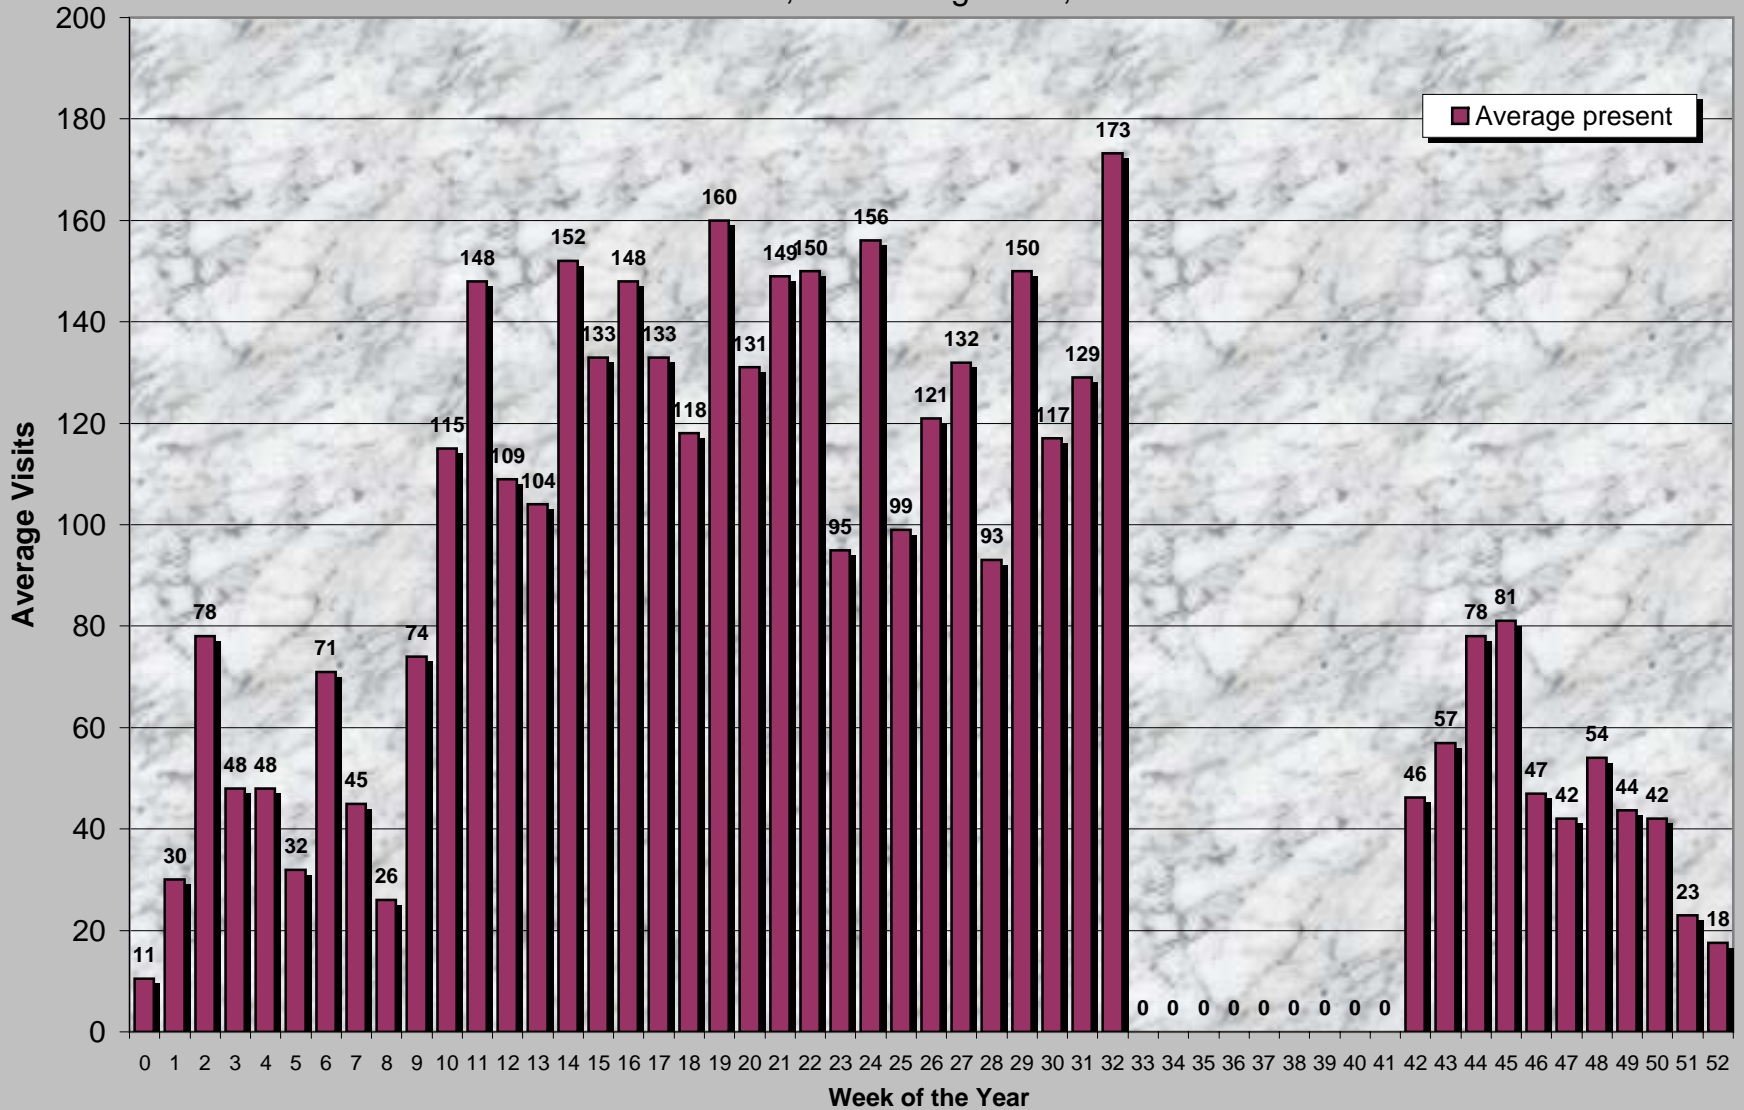

Nutty Putty Cave's Total Tuesday Visitation

October 26, 2003 - August 14, 2004

Nutty Putty Cave's Total Wednesday Visitation

October 26, 2003 - August 14, 2004

Nutty Putty Cave's Total Thursday Visitation

October 26, 2003 - August 14, 2004

Nutty Putty Cave's Total Friday Visitation

October 26, 2003 - August 14, 2004

Nutty Putty Cave's Total Saturday Visitation

October 26, 2003 - August 14, 2004

Nutty Putty Cave's Daily Average

October 26, 2003 - August 14, 2004

Nutty Putty Cave's Weekly Average

October 26, 2003 - August 14, 2004

Nutty Putty Cave's Monthly Average

October 26, 2003 - August 14, 2004

Day of the week	Total Present	Average Present
Monday	362	8.6
Tuesday	295	7.0
Wednesday	270	6.4
Thursday	305	7.3
Friday	787	18.7
Saturday	1470	35.5
Sunday	382	9.4

Amount Present
13.80%
3871
288
4,909

13.4 Visits/Day

Month of the year	Total Present	Average present
January	204	79.0
February	183	75.7
March	454	175.7
April	570	228.0
May	637	246.6
June	521	208.4
July	570	220.6
August	256	223.9
September	0	#DIV/0!
October	34	76.1
November	280	112.0
December	162	64.6