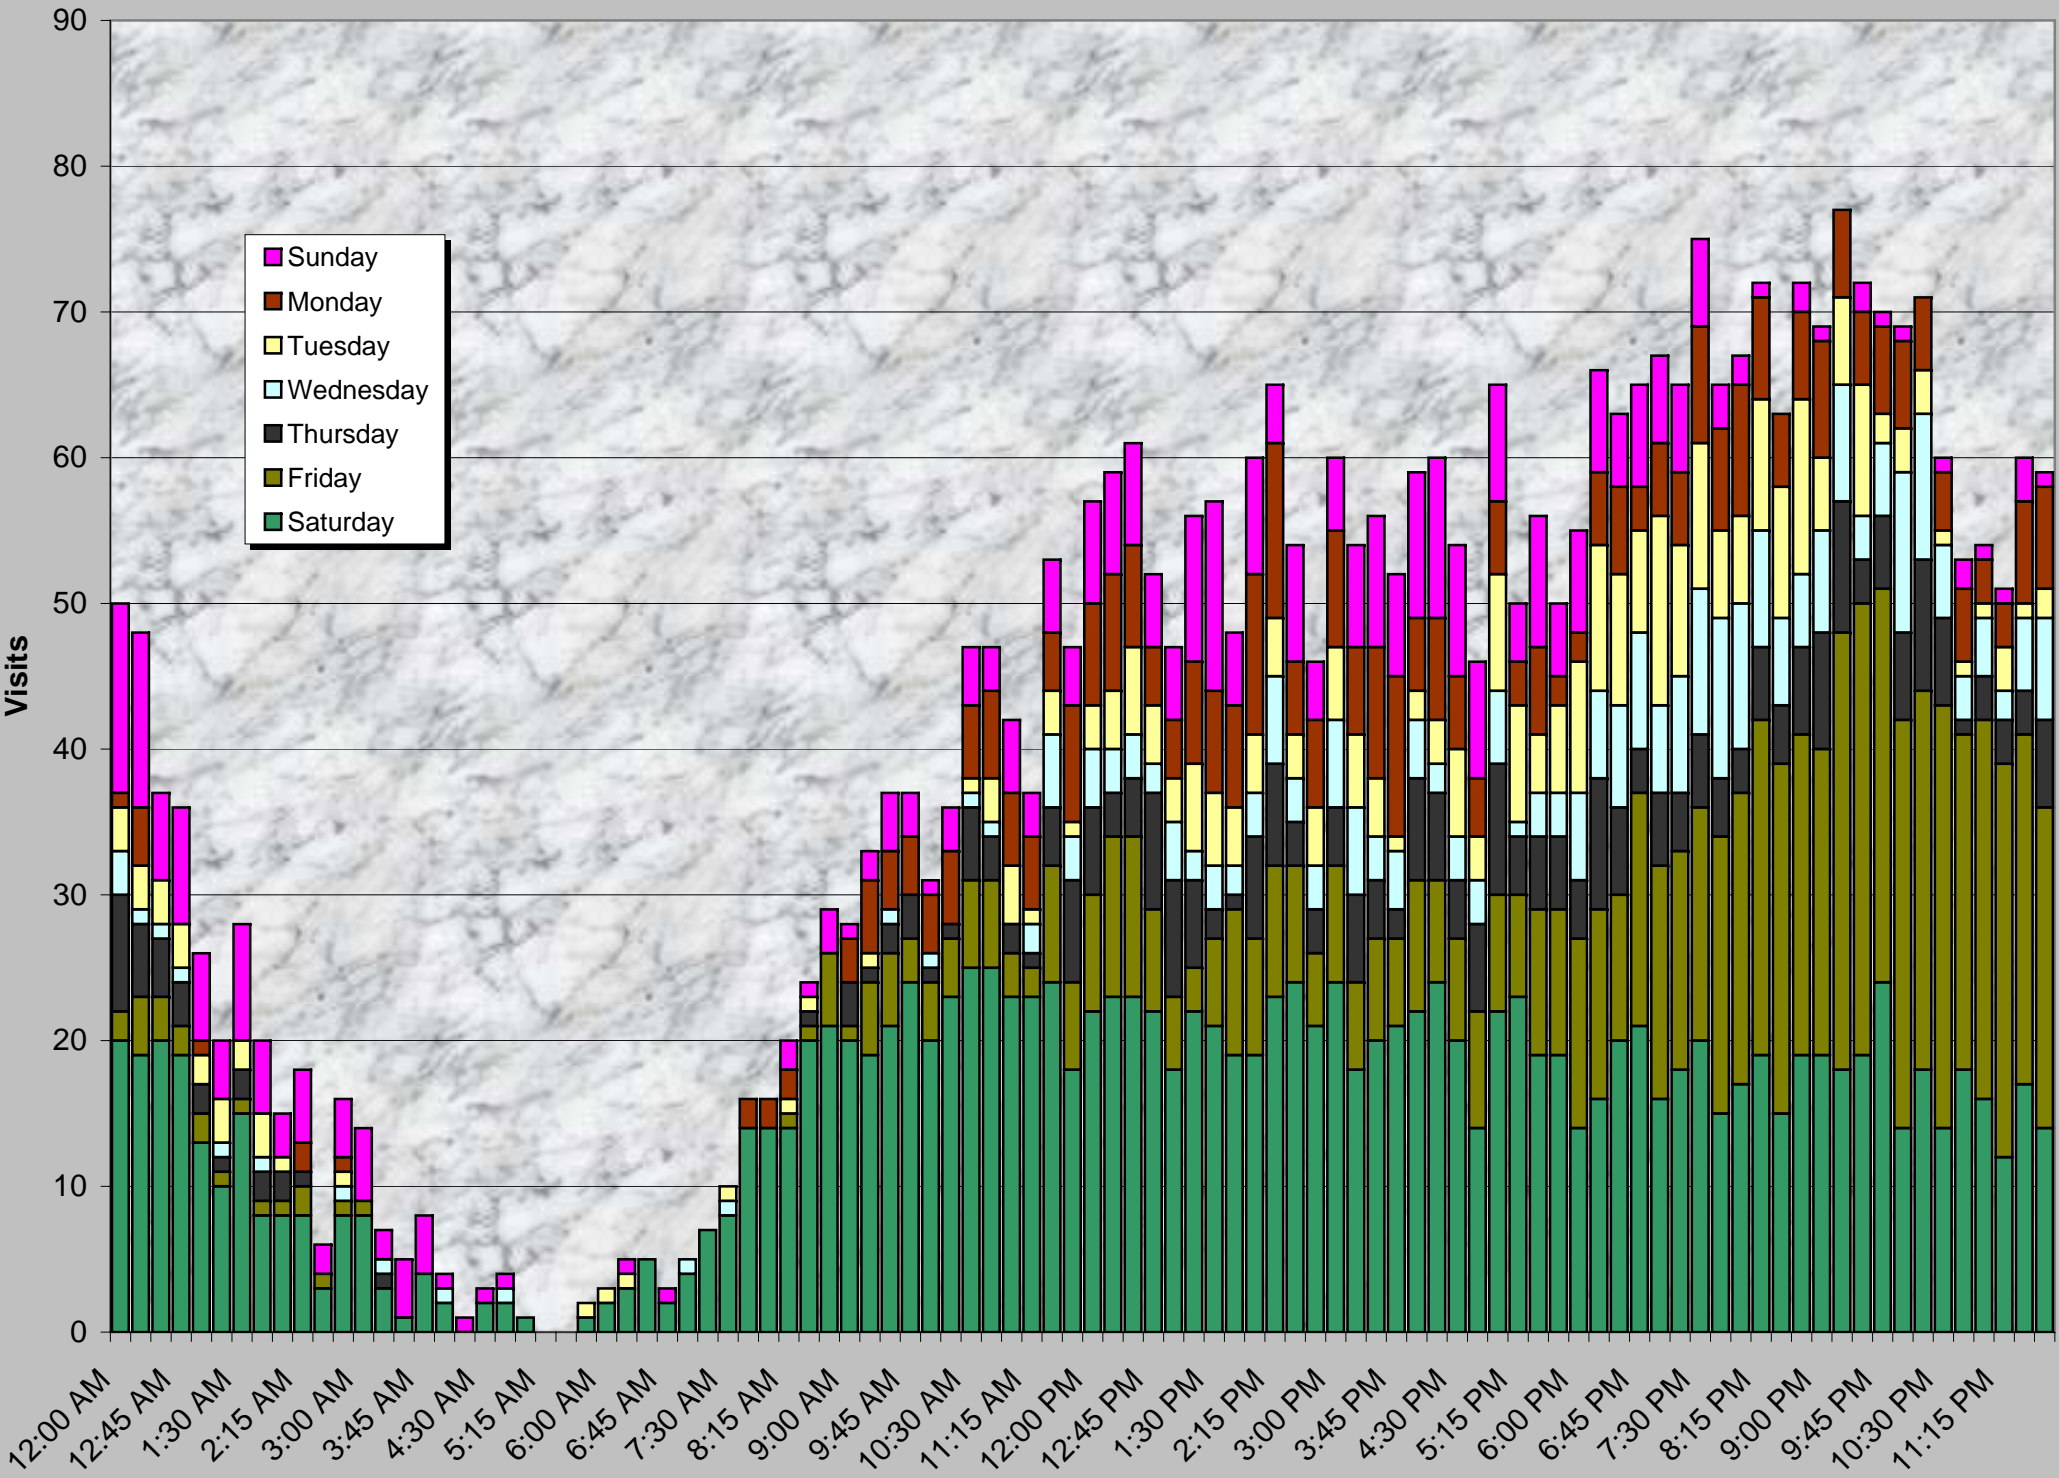

Nutty Putty Cave's Total Daily Visitation

October 26, 2003 - August 14, 2004

Nutty Putty Cave's Total Sunday Visitation

October 26, 2003 - August 14, 2004

Nutty Putty Cave's Total Monday Visitation

October 26, 2003 - August 14, 2004

Nutty Putty Cave's Total Tuesday Visitation

October 26, 2003 - August 14, 2004

Nutty Putty Cave's Total Wednesday Visitation

October 26, 2003 - August 14, 2004

Nutty Putty Cave's Total Thursday Visitation

October 26, 2003 - August 14, 2004

Nutty Putty Cave's Total Friday Visitation

October 26, 2003 - August 14, 2004

Nutty Putty Cave's Total Saturday Visitation

October 26, 2003 - August 14, 2004

Nutty Putty Cave's Daily Average

Amount Present
13.80%
3871
288
4,909

13.4 Visits/Day

Month of the year	Total Present	Average present
January	204	79.0
February	183	75.7
March	454	175.7
April	570	228.0
May	637	246.6
June	521	208.4
July	570	220.6
August	256	223.9
September	0	#DIV/0!
October	34	76.1
November	280	112.0
December	162	64.6