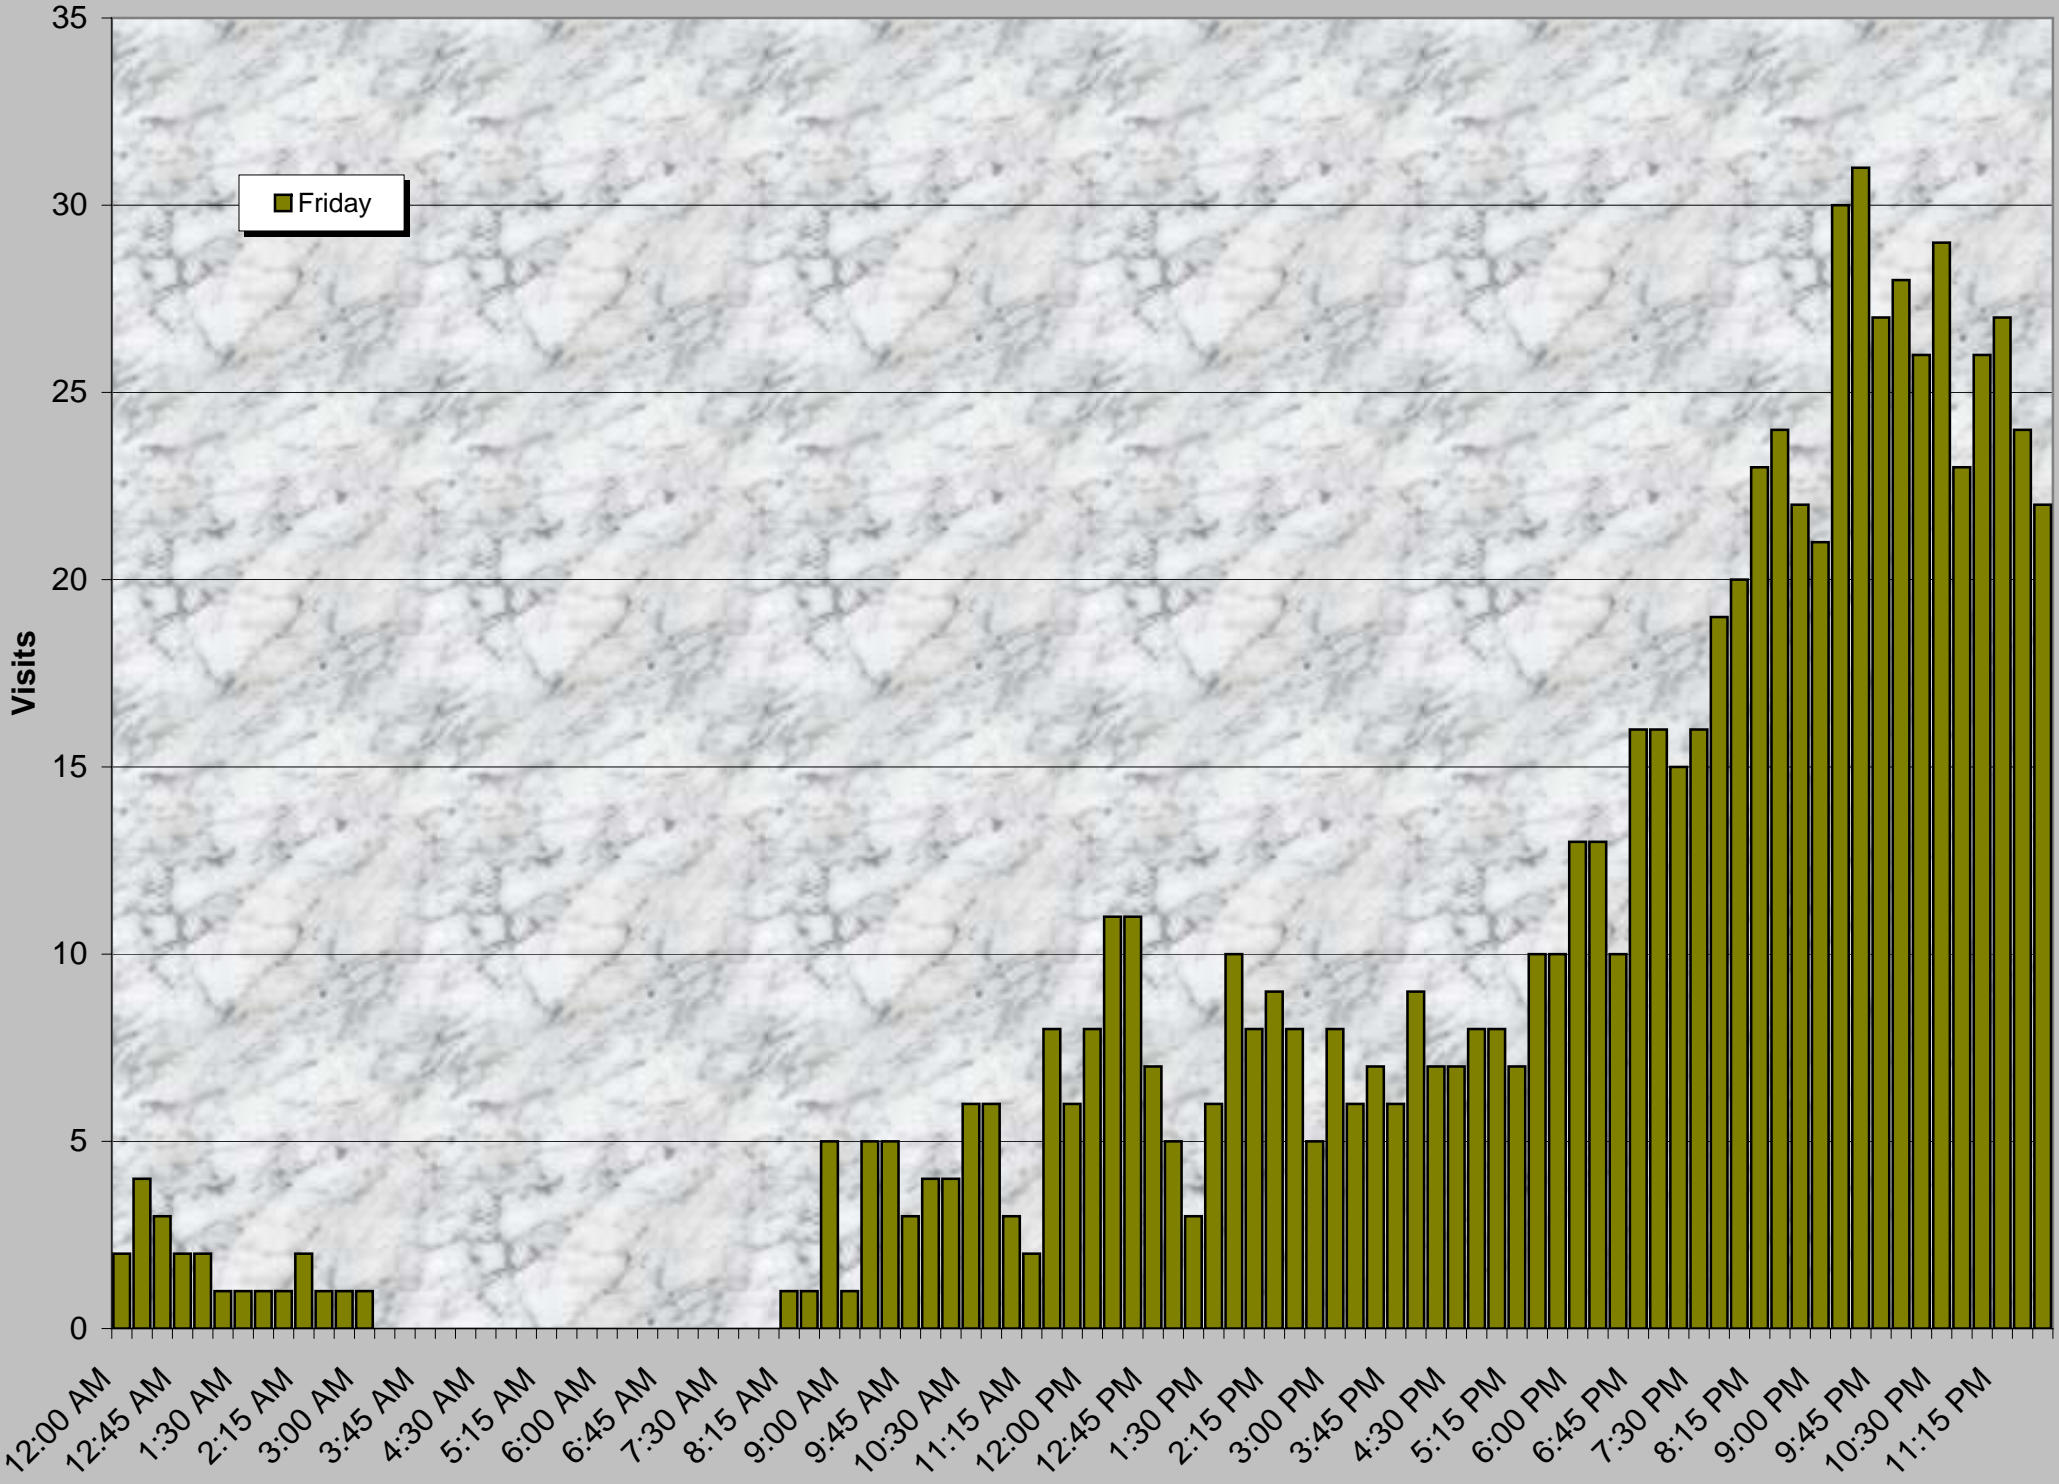

Nutty Putty Cave's Total Daily Visitation

October 26, 2003 - August 14, 2004

Nutty Putty Cave's Total Sunday Visitation

October 26, 2003 - August 14, 2004

Nutty Putty Cave's Total Monday Visitation

October 26, 2003 - August 14, 2004

Nutty Putty Cave's Total Tuesday Visitation

October 26, 2003 - August 14, 2004

Nutty Putty Cave's Total Wednesday Visitation

October 26, 2003 - August 14, 2004

Nutty Putty Cave's Total Thursday Visitation

October 26, 2003 - August 14, 2004

Nutty Putty Cave's Total Friday Visitation

October 26, 2003 - August 14, 2004

Nutty Putty Cave's Total Saturday Visitation

October 26, 2003 - August 14, 2004

Nutty Putty Cave's Daily Average

Amount Present
13.80%
3871
288
4,909

13.4 Visits/Day

Month of the year	Total Present	Average present
January	204	79.0
February	183	75.7
March	454	175.7
April	570	228.0
May	637	246.6
June	521	208.4
July	570	220.6
August	256	223.9
September	0	#DIV/0!
October	34	76.1
November	280	112.0
December	162	64.6