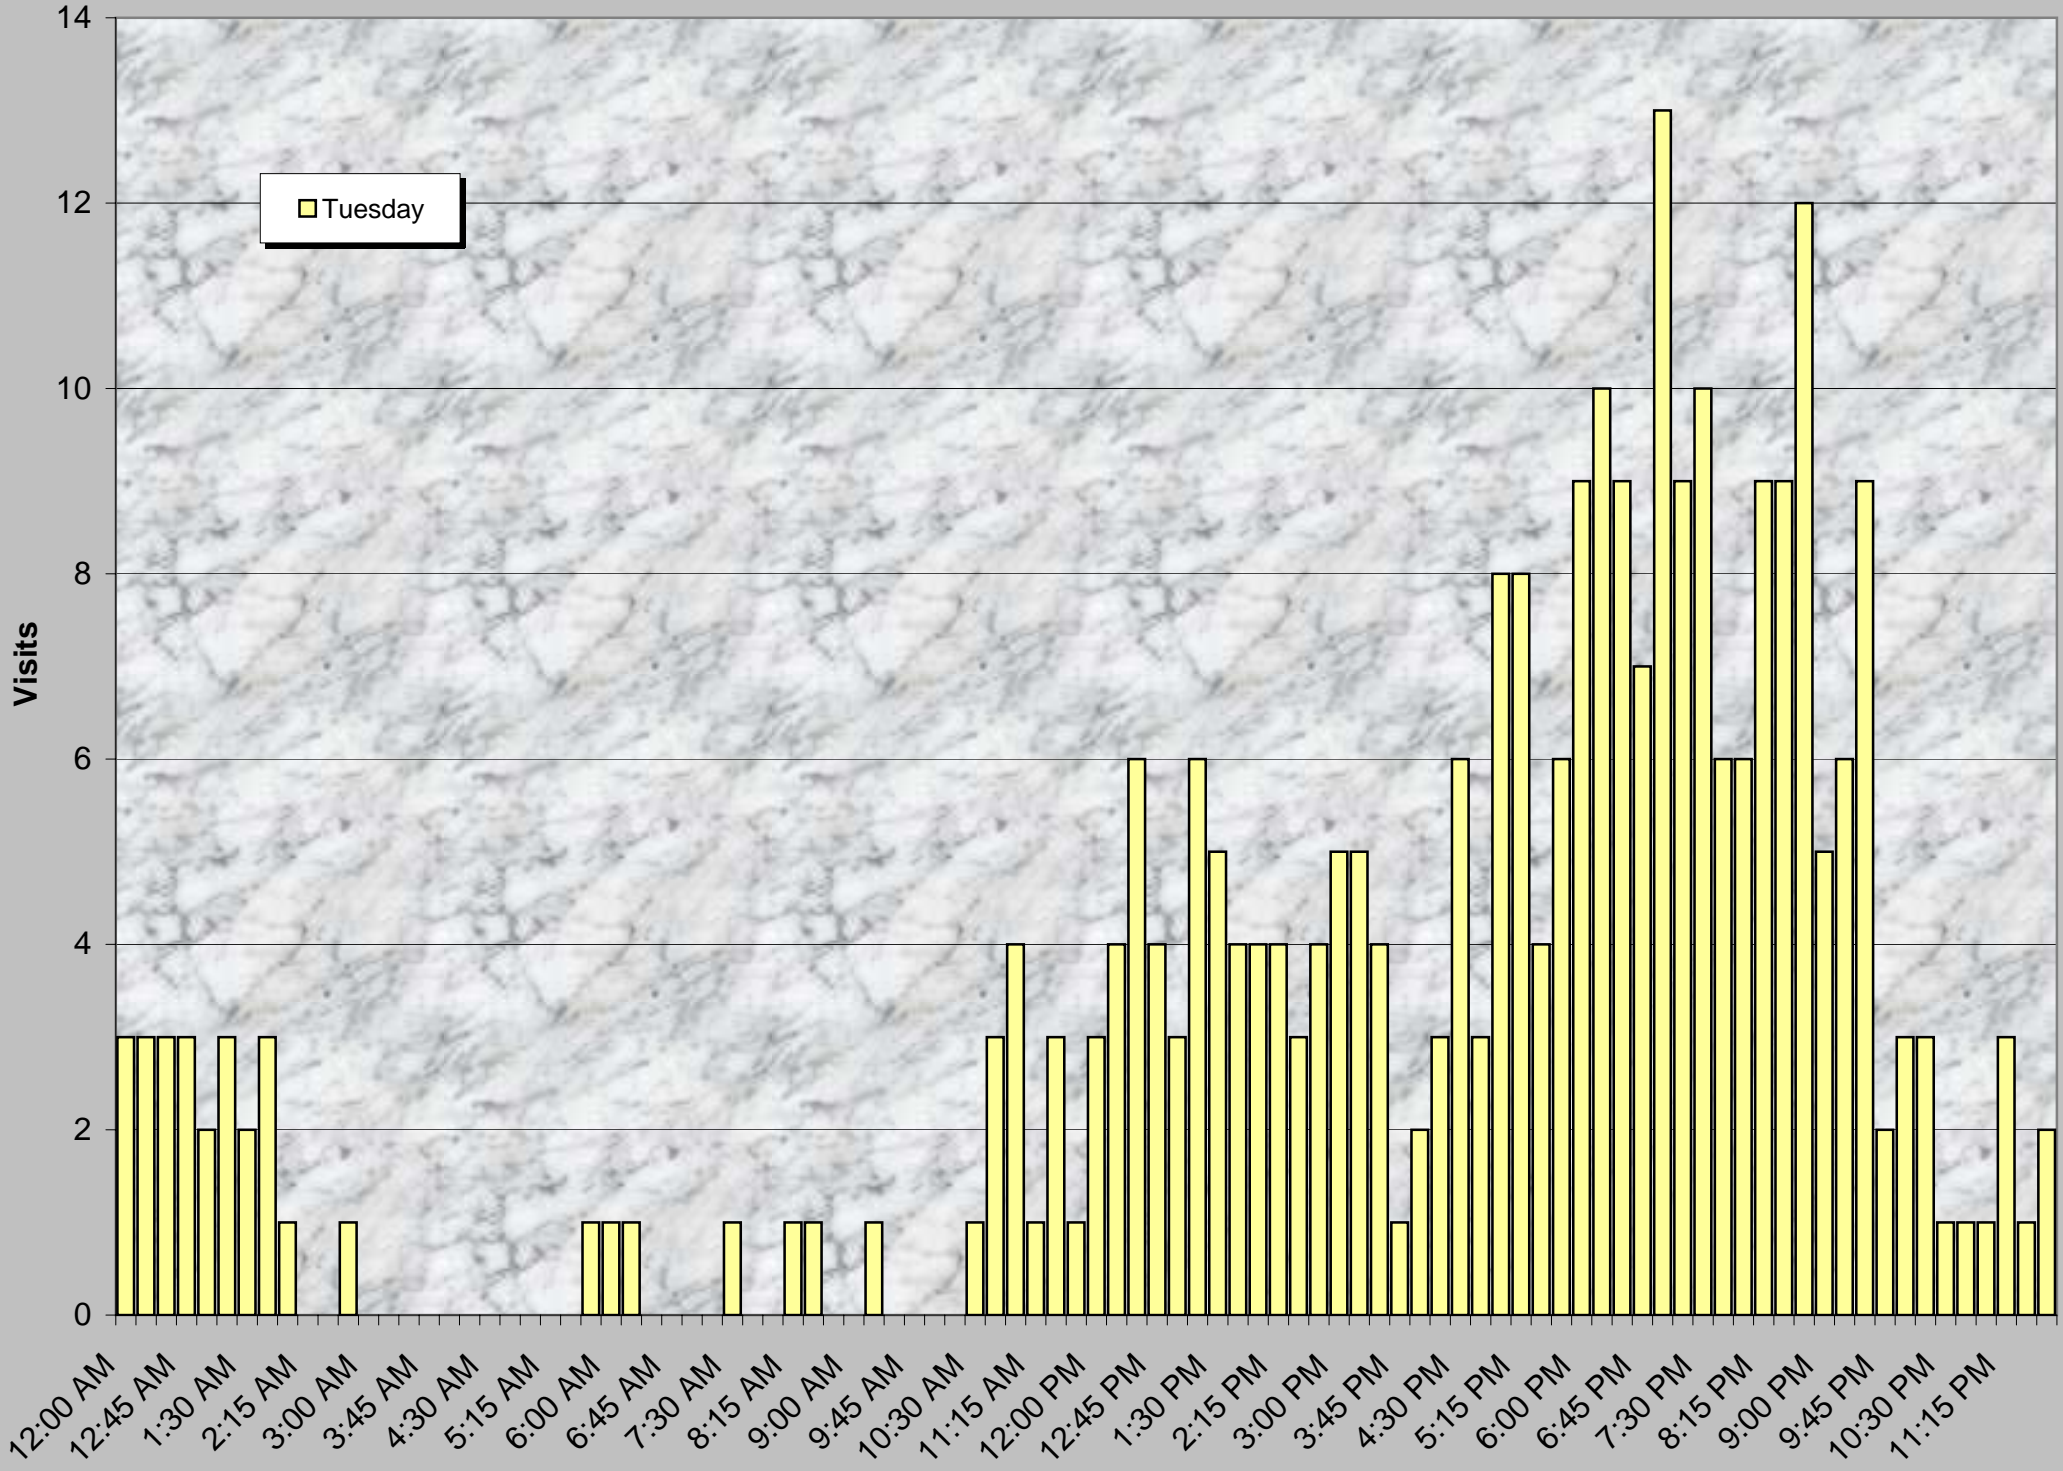

Nutty Putty Cave's Total Daily Visitation

October 26, 2003 - August 14, 2004

Nutty Putty Cave's Total Sunday Visitation

October 26, 2003 - August 14, 2004

Nutty Putty Cave's Total Monday Visitation

October 26, 2003 - August 14, 2004

Nutty Putty Cave's Total Tuesday Visitation

October 26, 2003 - August 14, 2004

Nutty Putty Cave's Total Wednesday Visitation

October 26, 2003 - August 14, 2004

Nutty Putty Cave's Total Thursday Visitation

October 26, 2003 - August 14, 2004

Nutty Putty Cave's Total Friday Visitation

October 26, 2003 - August 14, 2004

Nutty Putty Cave's Total Saturday Visitation

October 26, 2003 - August 14, 2004

Nutty Putty Cave's Daily Average

Amount Present
13.80%
3871
288
4,909

13.4 Visits/Day

Month of the year	Total Present	Average present
January	204	79.0
February	183	75.7
March	454	175.7
April	570	228.0
May	637	246.6
June	521	208.4
July	570	220.6
August	256	223.9
September	0	#DIV/0!
October	34	76.1
November	280	112.0
December	162	64.6