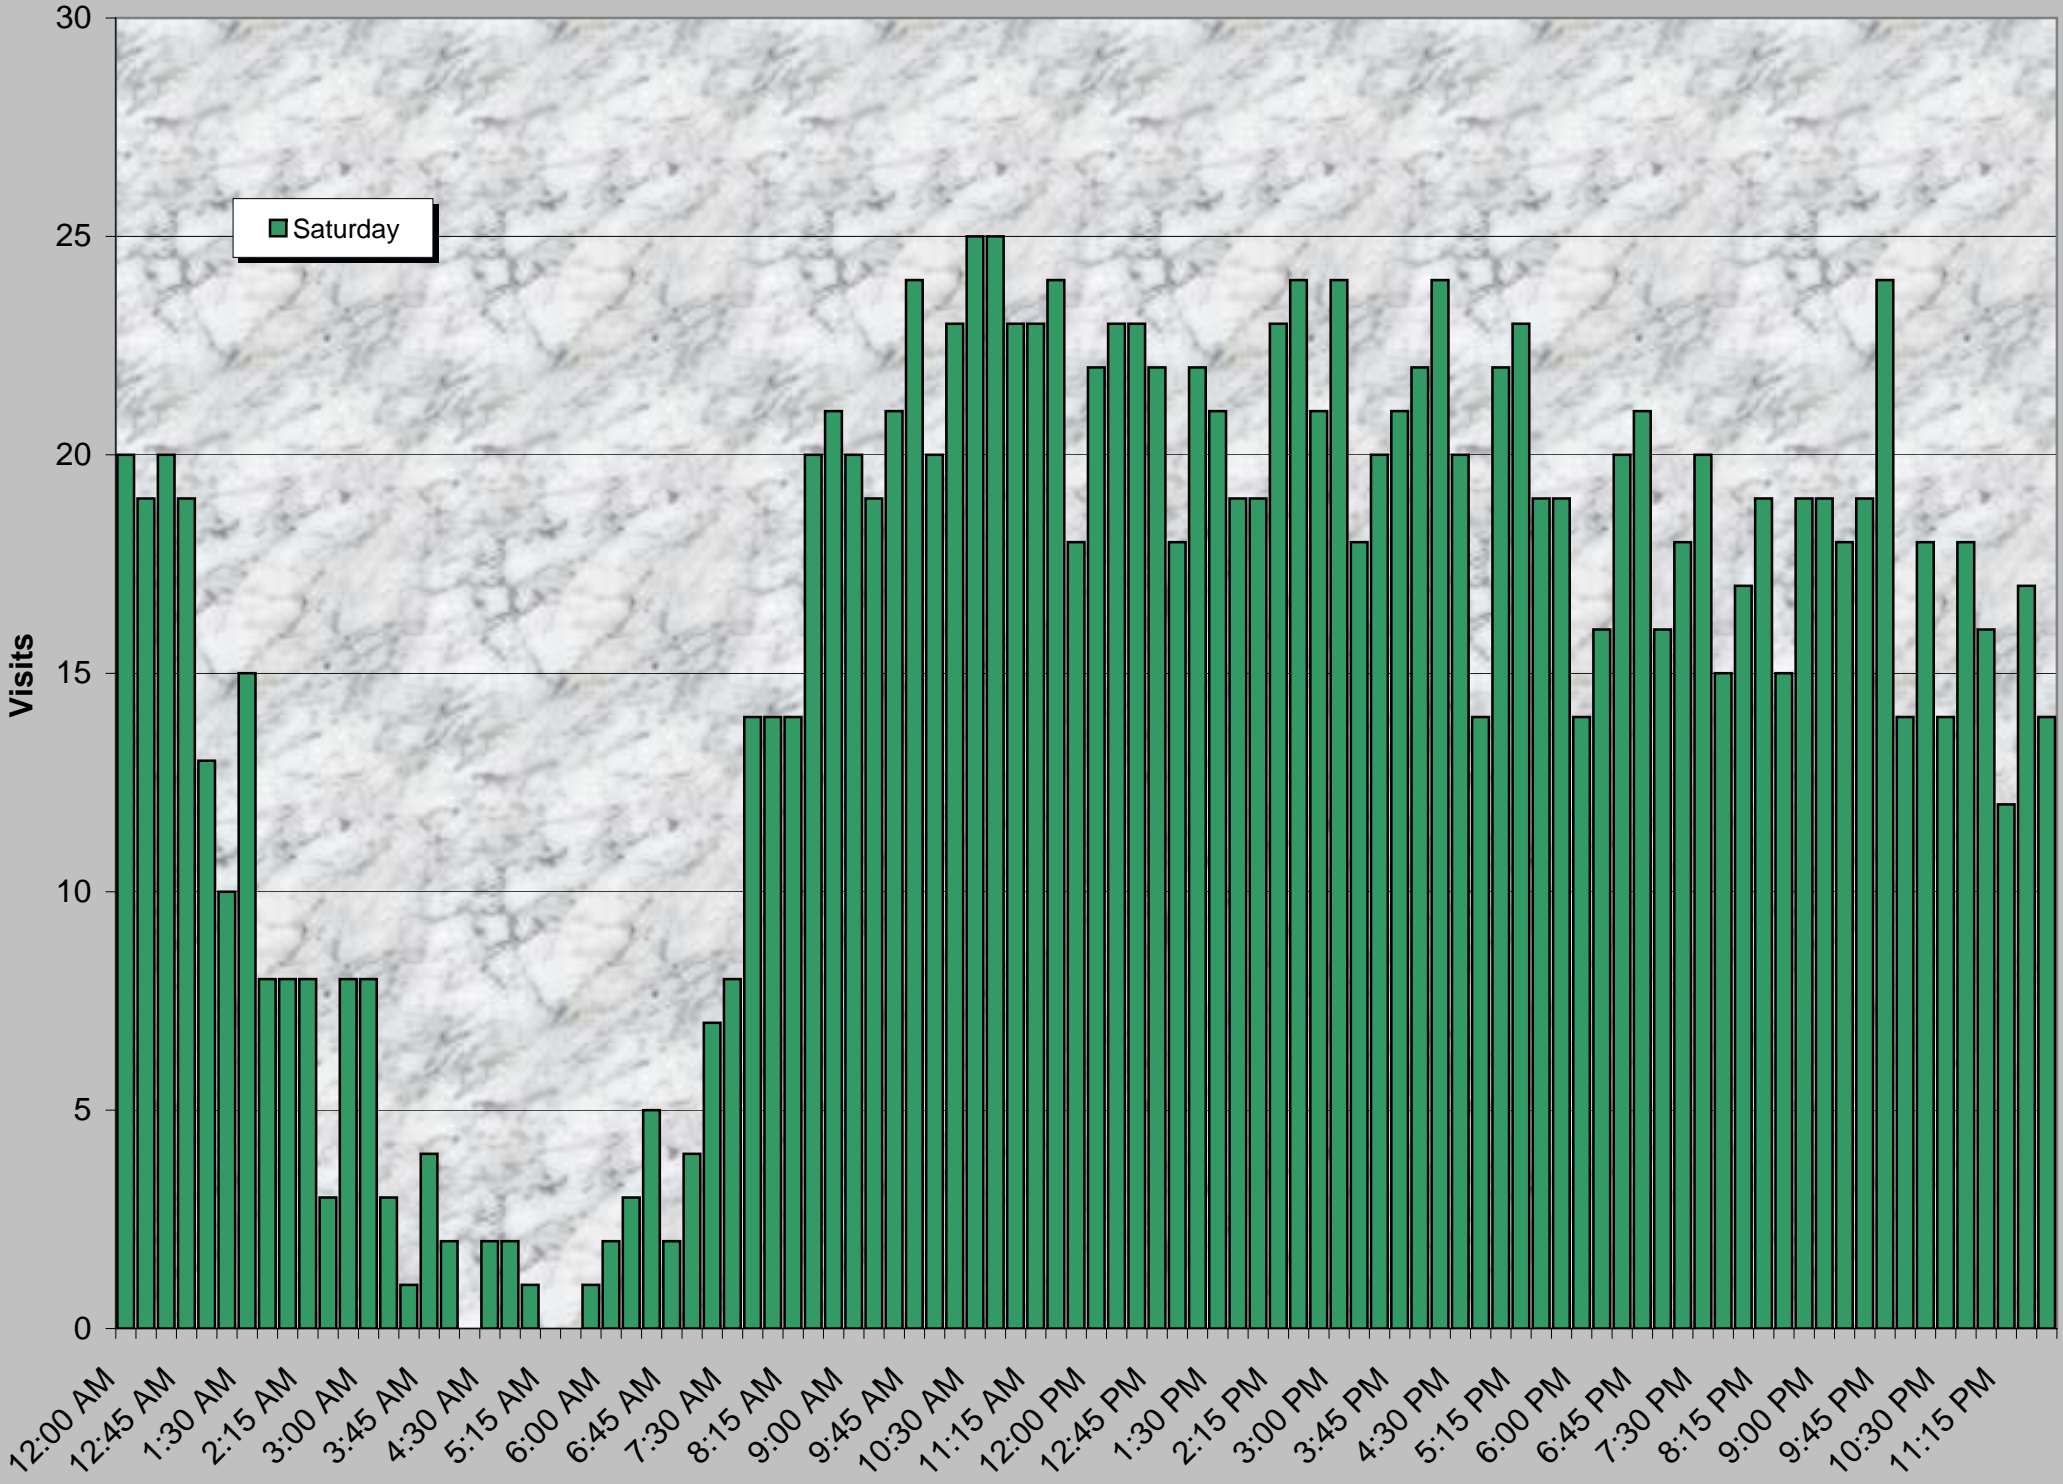

Nutty Putty Cave's Total Daily Visitation

October 26, 2003 - August 14, 2004

Nutty Putty Cave's Total Sunday Visitation

October 26, 2003 - August 14, 2004

Nutty Putty Cave's Total Monday Visitation

October 26, 2003 - August 14, 2004

Nutty Putty Cave's Total Tuesday Visitation

October 26, 2003 - August 14, 2004

Nutty Putty Cave's Total Wednesday Visitation

October 26, 2003 - August 14, 2004

Nutty Putty Cave's Total Thursday Visitation

October 26, 2003 - August 14, 2004

Nutty Putty Cave's Total Friday Visitation

October 26, 2003 - August 14, 2004

Nutty Putty Cave's Total Saturday Visitation

October 26, 2003 - August 14, 2004

Nutty Putty Cave's Daily Average

Amount Present
13.80%
3871
288
4,909

13.4 Visits/Day

Month of the year	Total Present	Average present
January	204	79.0
February	183	75.7
March	454	175.7
April	570	228.0
May	637	246.6
June	521	208.4
July	570	220.6
August	256	223.9
September	0	#DIV/0!
October	34	76.1
November	280	112.0
December	162	64.6