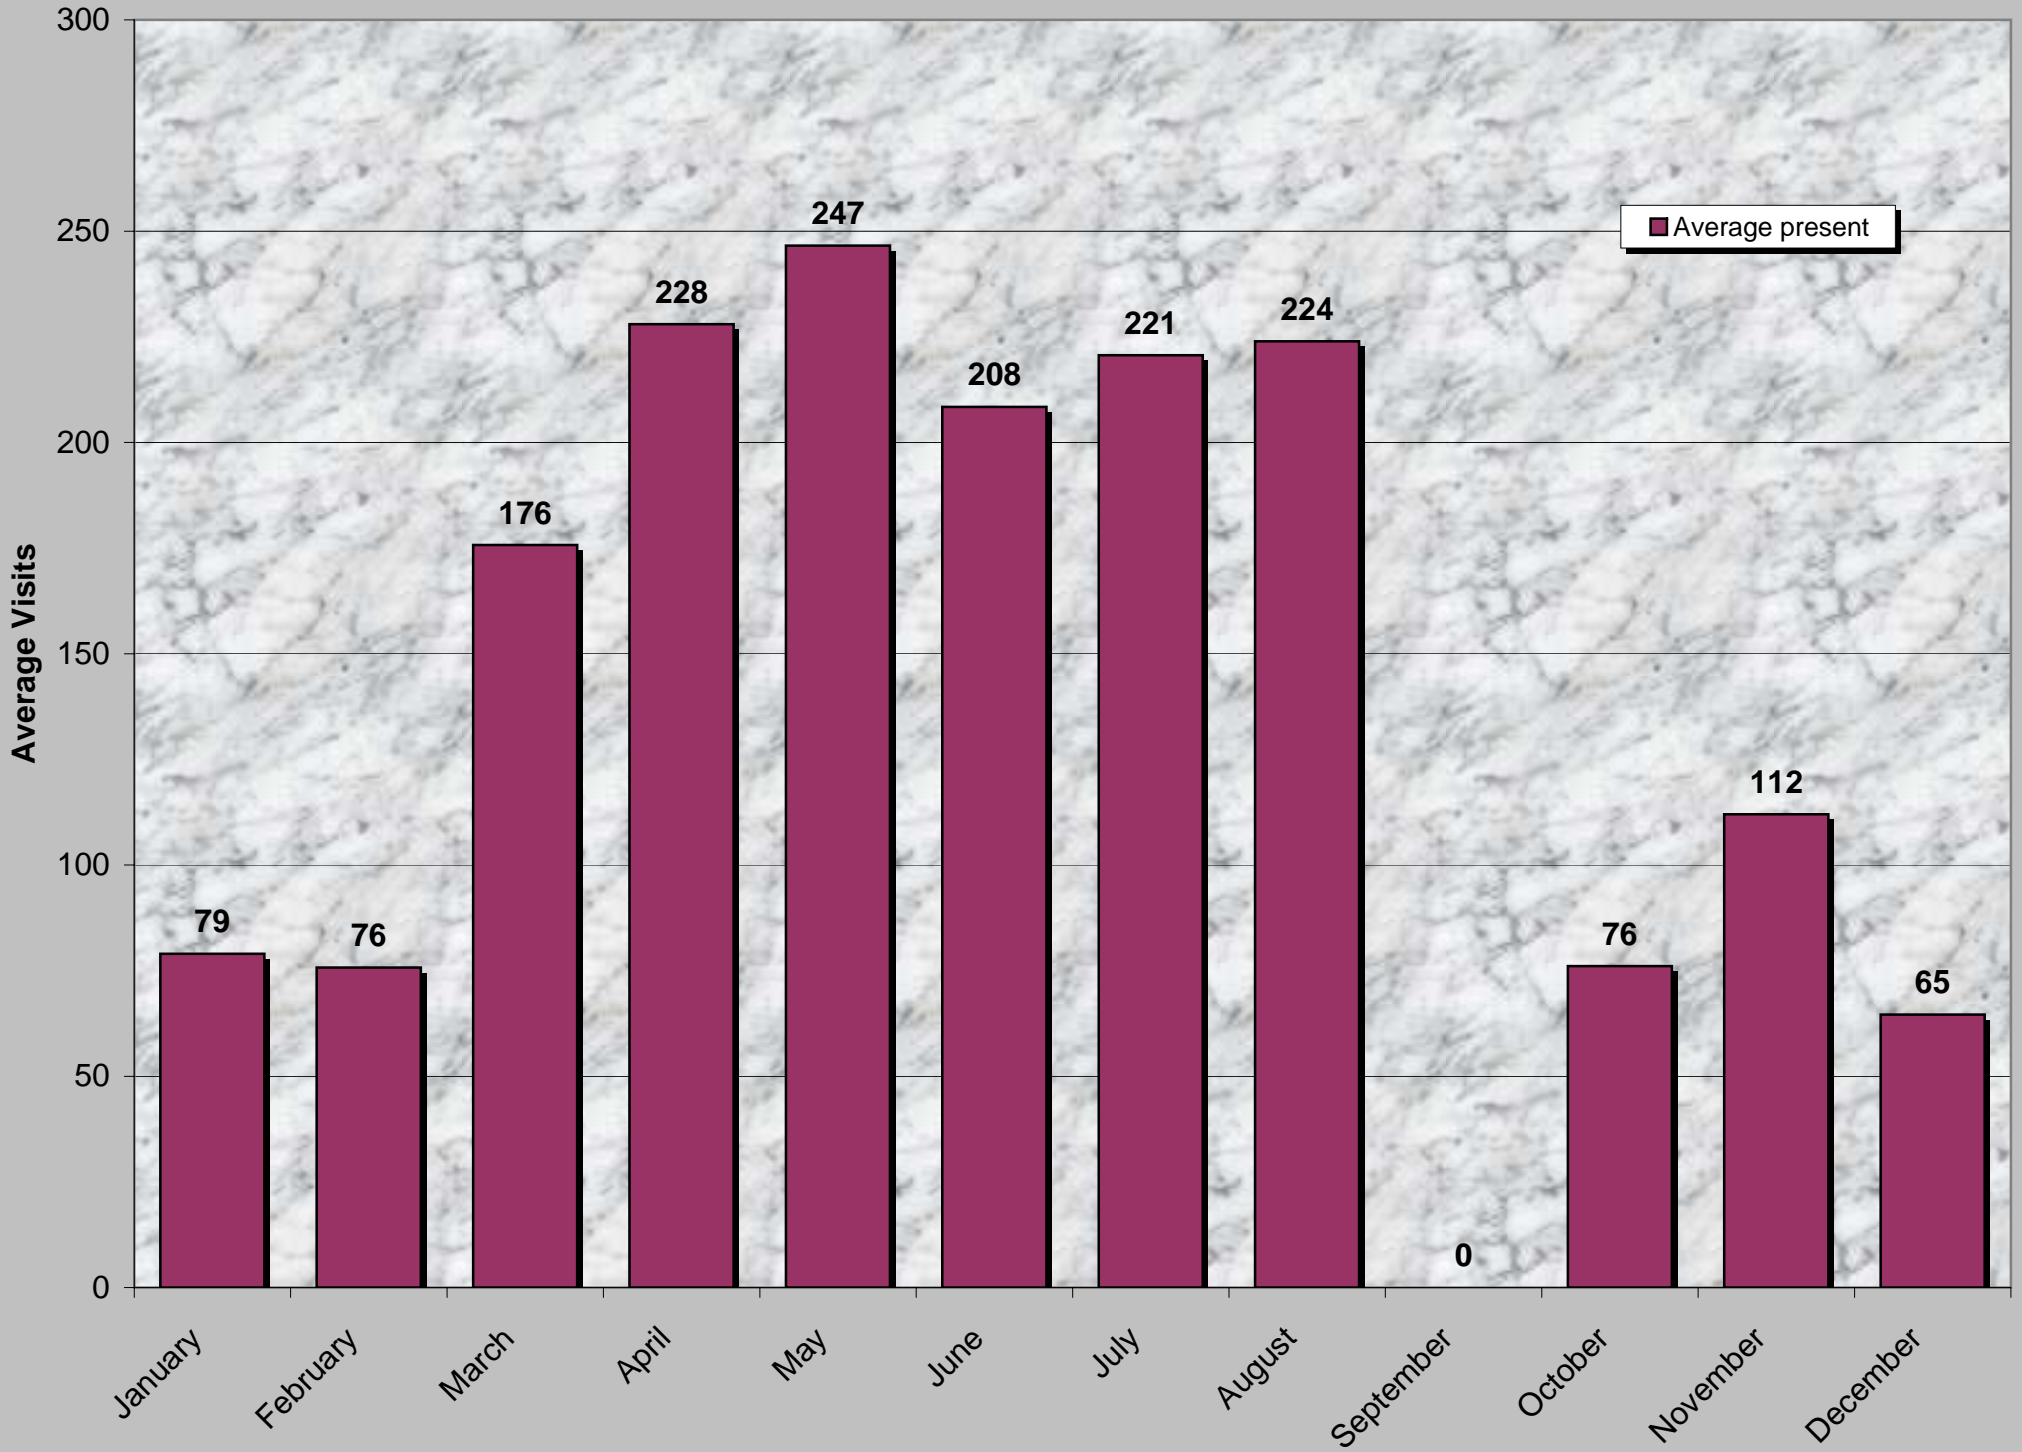

Nutty Putty Cave's Total Tuesday Visitation

October 26, 2003 - August 14, 2004

Nutty Putty Cave's Total Wednesday Visitation

October 26, 2003 - August 14, 2004

Nutty Putty Cave's Total Thursday Visitation

October 26, 2003 - August 14, 2004

Nutty Putty Cave's Total Friday Visitation

October 26, 2003 - August 14, 2004

Nutty Putty Cave's Total Saturday Visitation

October 26, 2003 - August 14, 2004

Nutty Putty Cave's Daily Average

October 26, 2003 - August 14, 2004

Nutty Putty Cave's Weekly Average

October 26, 2003 - August 14, 2004

Nutty Putty Cave's Monthly Average

October 26, 2003 - August 14, 2004

Day of the week	Total Present	Average Present
Monday	362	8.6
Tuesday	295	7.0
Wednesday	270	6.4
Thursday	305	7.3
Friday	787	18.7
Saturday	1470	35.5
Sunday	382	9.4

Amount Present
13.80%
3871
288
4,909

13.4 Visits/Day

Month of the year	Total Present	Average present
January	204	79.0
February	183	75.7
March	454	175.7
April	570	228.0
May	637	246.6
June	521	208.4
July	570	220.6
August	256	223.9
September	0	#DIV/0!
October	34	76.1
November	280	112.0
December	162	64.6