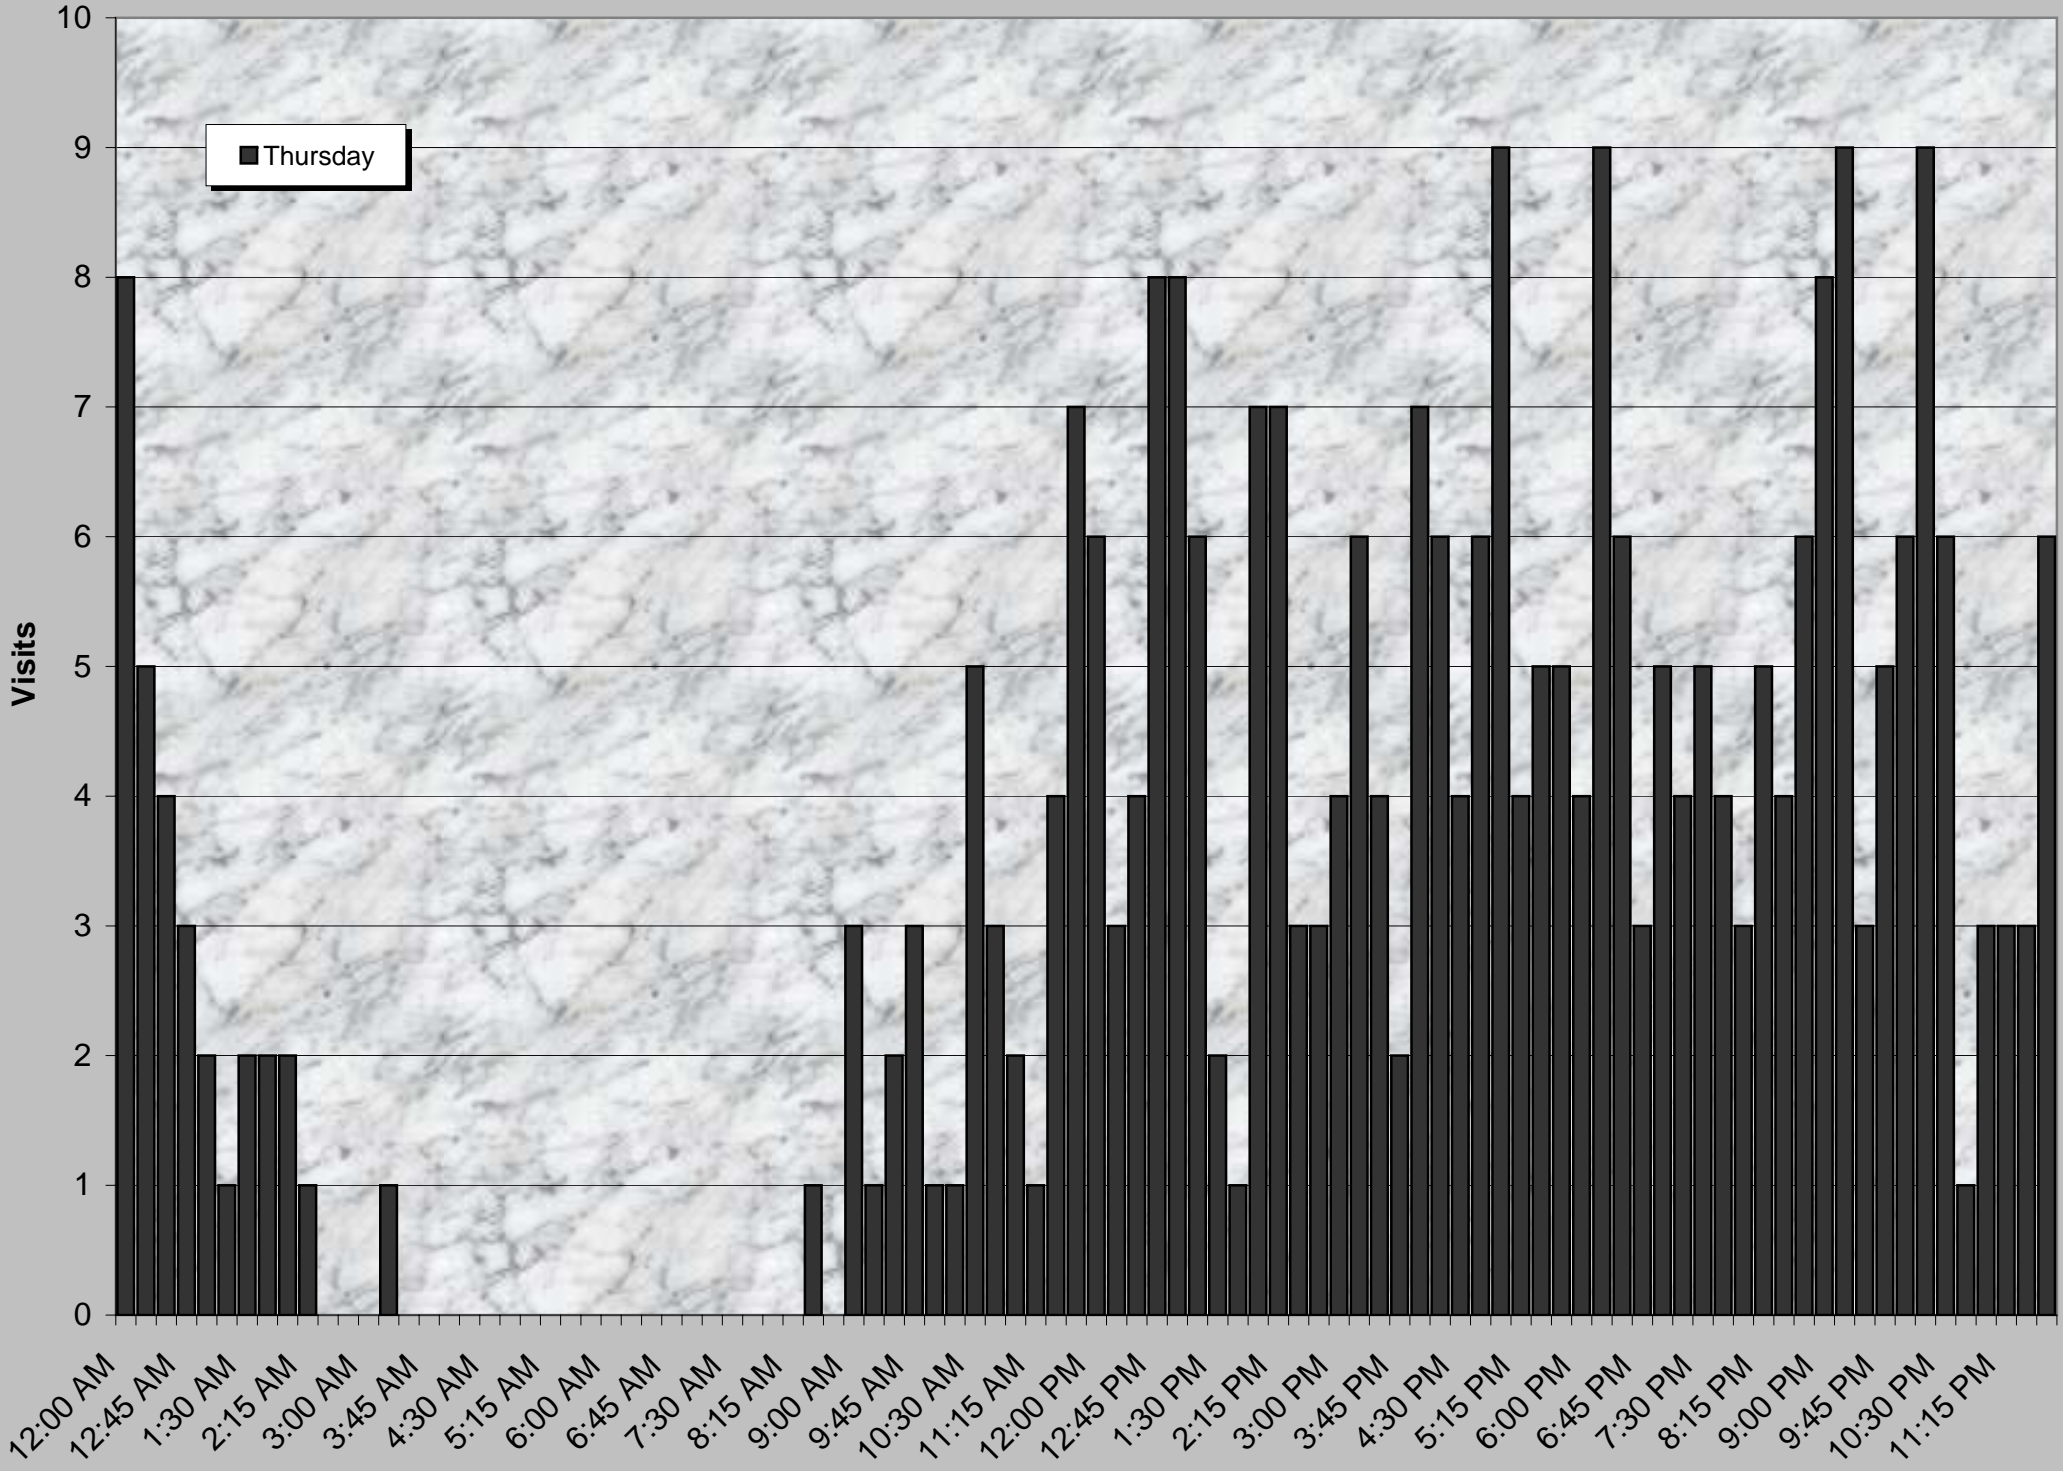

Nutty Putty Cave's Total Daily Visitation

October 26, 2003 - August 14, 2004

Nutty Putty Cave's Total Sunday Visitation

October 26, 2003 - August 14, 2004

Nutty Putty Cave's Total Monday Visitation

October 26, 2003 - August 14, 2004

Nutty Putty Cave's Total Tuesday Visitation

October 26, 2003 - August 14, 2004

Nutty Putty Cave's Total Wednesday Visitation

October 26, 2003 - August 14, 2004

Nutty Putty Cave's Total Thursday Visitation

October 26, 2003 - August 14, 2004

Nutty Putty Cave's Total Friday Visitation

October 26, 2003 - August 14, 2004

Nutty Putty Cave's Total Saturday Visitation

October 26, 2003 - August 14, 2004

Nutty Putty Cave's Daily Average

Amount Present
13.80%
3871
288
4,909

13.4 Visits/Day

Month of the year	Total Present	Average present
January	204	79.0
February	183	75.7
March	454	175.7
April	570	228.0
May	637	246.6
June	521	208.4
July	570	220.6
August	256	223.9
September	0	#DIV/0!
October	34	76.1
November	280	112.0
December	162	64.6