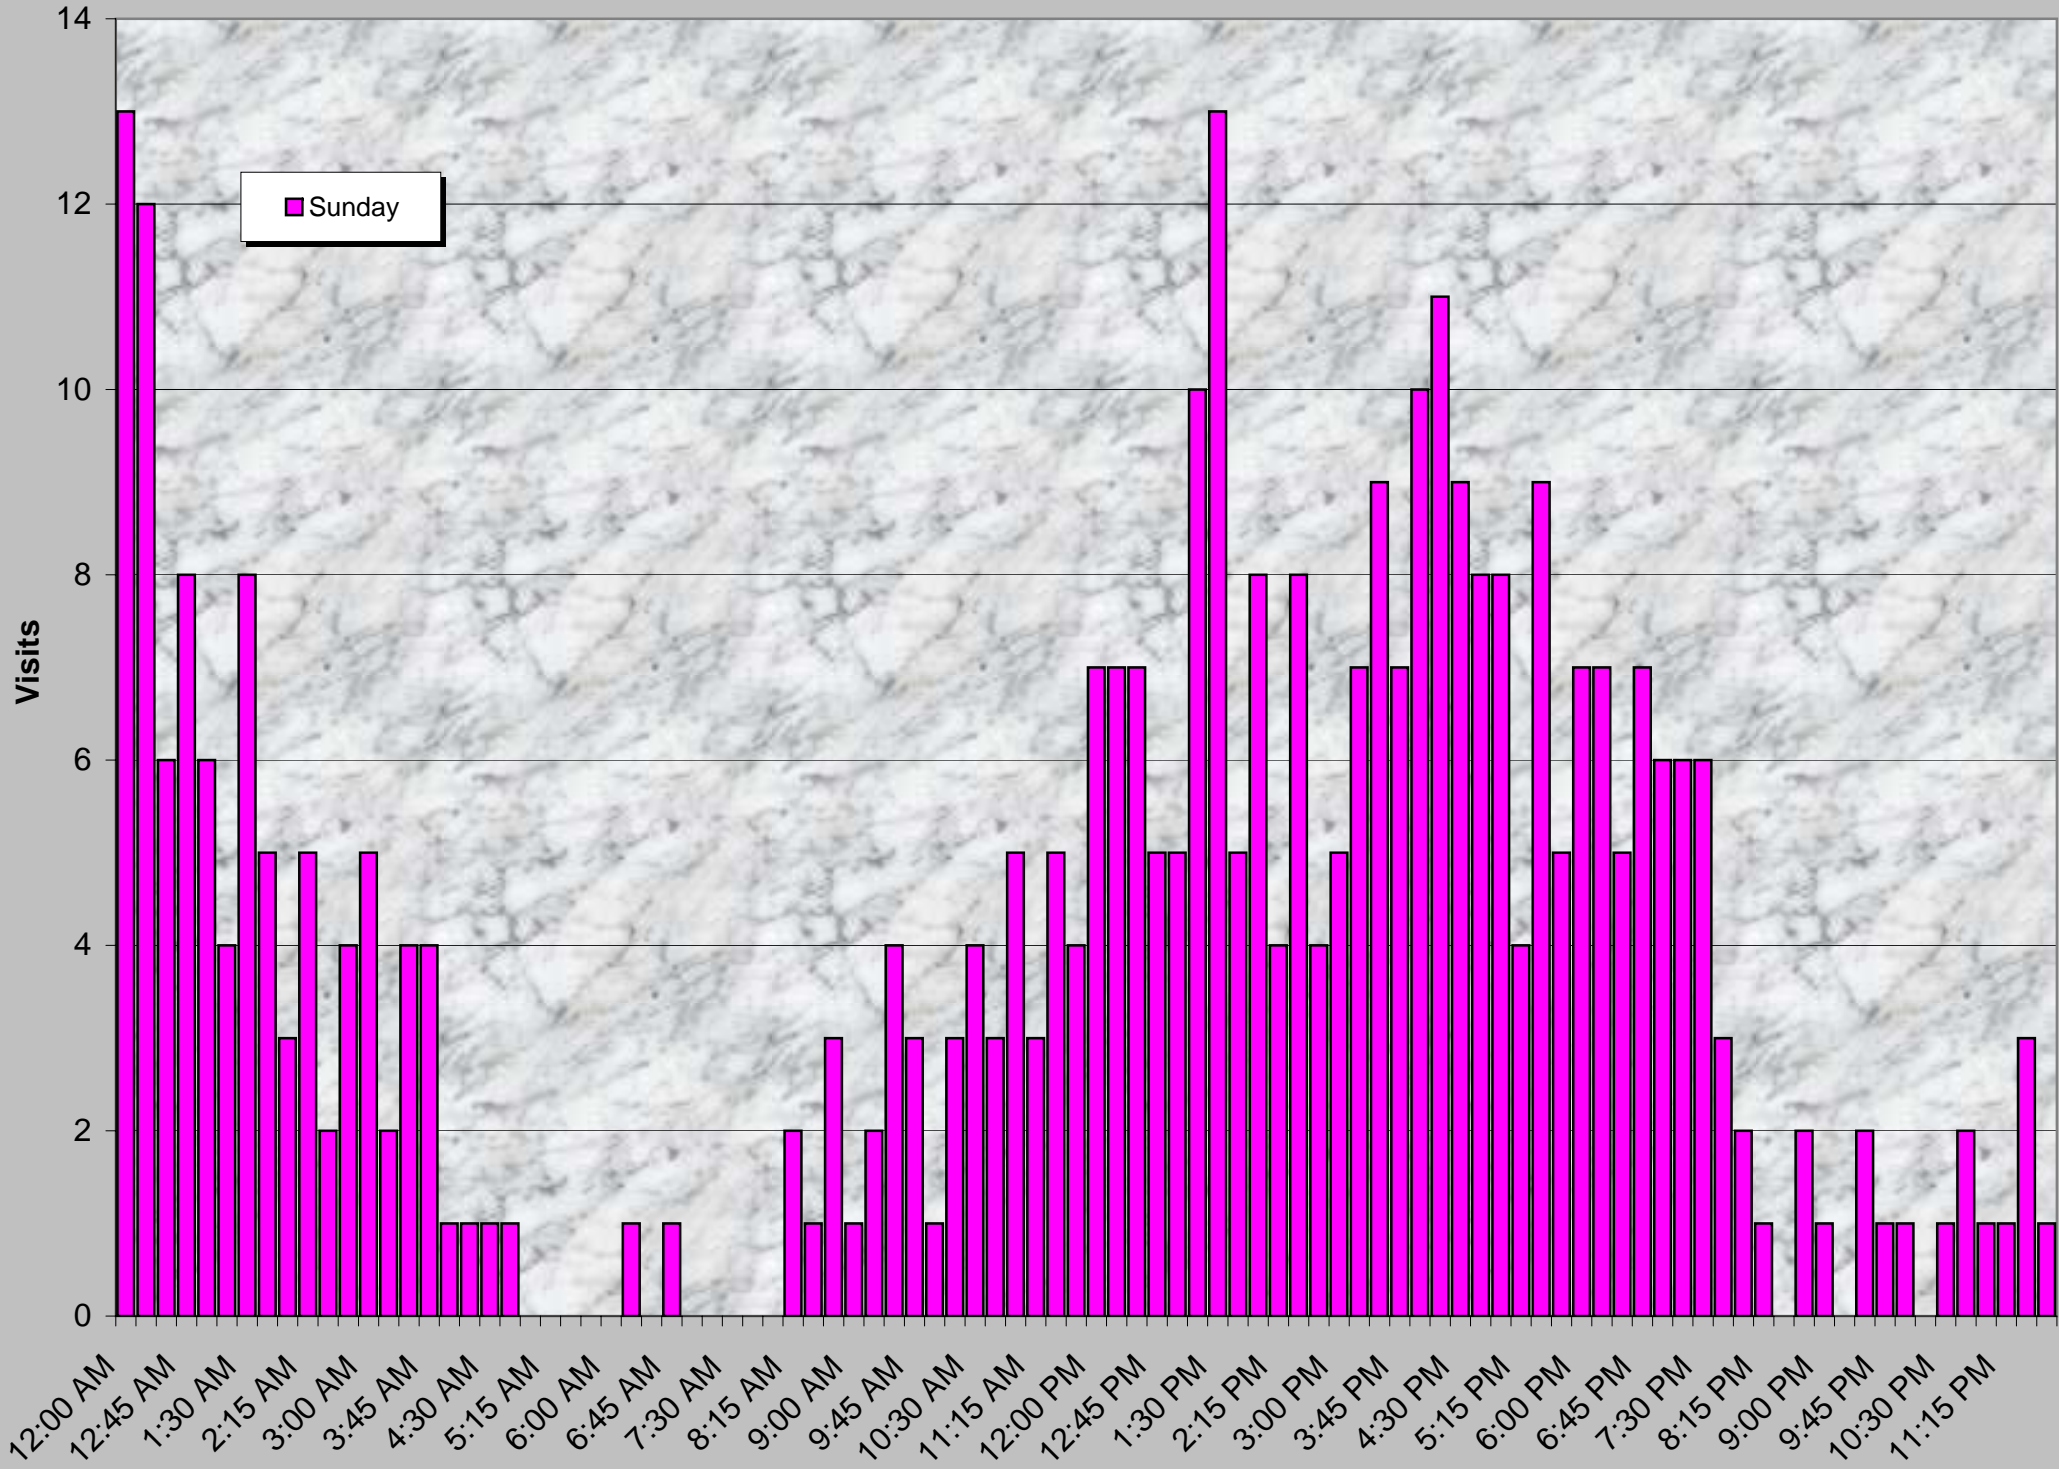

Nutty Putty Cave's Total Daily Visitation

October 26, 2003 - August 14, 2004

Nutty Putty Cave's Total Sunday Visitation

October 26, 2003 - August 14, 2004

Nutty Putty Cave's Total Monday Visitation

October 26, 2003 - August 14, 2004

Nutty Putty Cave's Total Tuesday Visitation

October 26, 2003 - August 14, 2004

Nutty Putty Cave's Total Wednesday Visitation

October 26, 2003 - August 14, 2004

Nutty Putty Cave's Total Thursday Visitation

October 26, 2003 - August 14, 2004

Nutty Putty Cave's Total Friday Visitation

October 26, 2003 - August 14, 2004

Nutty Putty Cave's Total Saturday Visitation

October 26, 2003 - August 14, 2004

Nutty Putty Cave's Daily Average

Amount Present
13.80%
3871
288
4,909

13.4 Visits/Day

Month of the year	Total Present	Average present
January	204	79.0
February	183	75.7
March	454	175.7
April	570	228.0
May	637	246.6
June	521	208.4
July	570	220.6
August	256	223.9
September	0	#DIV/0!
October	34	76.1
November	280	112.0
December	162	64.6