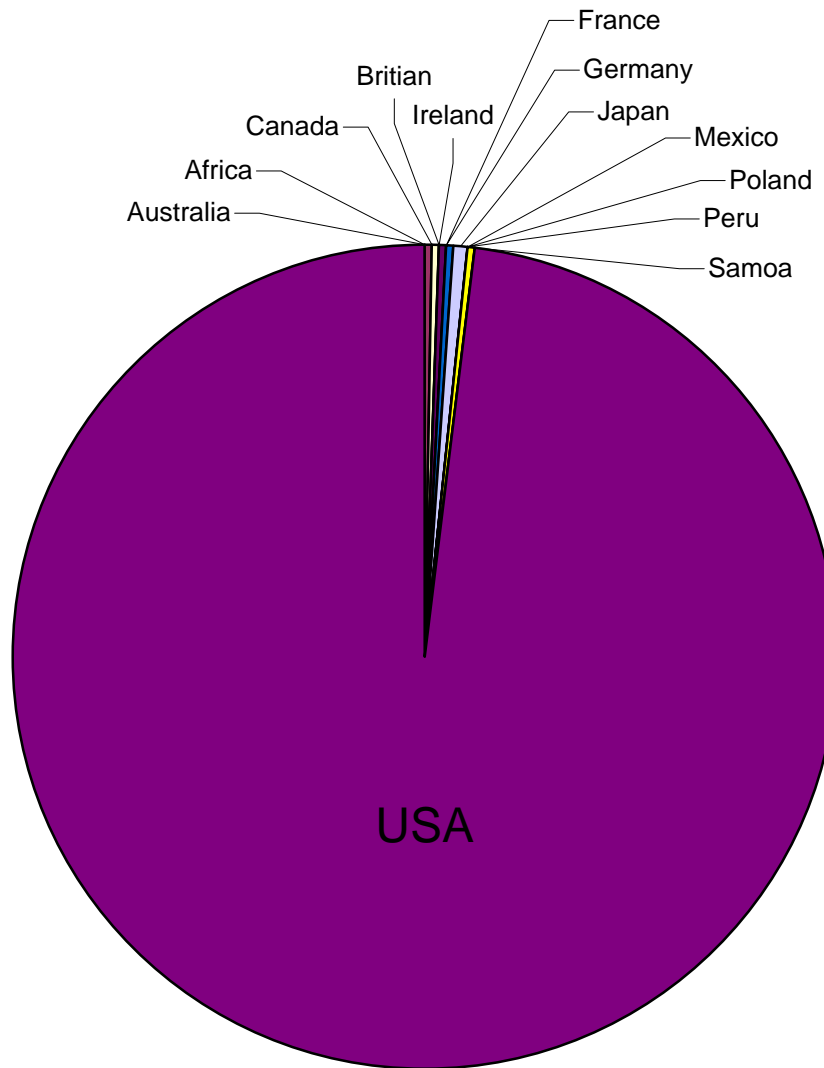

# Groups visiting Nutty Putty Cave

Cities visiting  
Nutty Putty Cave

States visiting  
Nutty Putty Cave

# Countries visiting Nutty Putty Cave

Group Name	Visitors	Percentage	Percentage
BSA	218	17.4%	53.7%
Wards	39	3.1%	9.6%
Utah Grottos	8	0.6%	2.0%
Schools	35	2.8%	8.6%
SCERA	7	0.6%	1.7%
Friends & Families	90	7.2%	22.2%
Work Groups	9	0.7%	2.2%
Unknown	845	67.5%	406
Total	1251	100.0%	

Utah Cities	Visitors	Percentage
Alpine/Highland	15	2.1%
American Fork	26	3.6%
Aurora	2	0.3%
Bluffdale	5	0.7%
Bountiful	15	2.1%
Brigham City	1	0.1%
Cedar City	1	0.1%
Cedar Fort	1	0.1%
Cedar Hills	2	0.3%
Centerville	1	0.1%
Clearfield	1	0.1%
Cottonwood	3	0.4%
Draper	7	1.0%
Eagle Mountain	3	0.4%
Ephraim	5	0.7%
Eureka	2	0.3%
Fairview	7	1.0%
Farmington	1	0.1%
Genola	1	0.1%
Heber	4	0.6%
Herriman	9	1.3%
Holladay	2	0.3%
Kearns	4	0.6%
Layton	9	1.3%
Lehi	29	4.1%
Lindon	6	0.8%
Logan	5	0.7%
Mapleton	3	0.4%
Manti	5	0.7%
Midvale	3	0.4%
MidWay	1	0.1%
Murray	6	0.8%
Nephi	3	0.4%
Ogden	9	1.3%
Orem	82	11.5%
Payson	15	2.1%
Pleasant Grove	22	3.1%
Price	5	0.7%
Provo	129	18.0%
Riverton	13	1.8%
Roy	2	0.3%
Salem	5	0.7%
Salt Lake City	73	10.2%
Sandy	37	5.2%
Santaquin	4	0.6%
Saratoga Springs	4	0.6%
South Jordan	14	2.0%
Spanish Fork	25	3.5%
Springville	16	2.2%
St. George	1	0.1%
Syracuse	3	0.4%
Taylorsville	6	0.8%
Toole	3	0.4%
West Jordan	20	2.8%
West Valley	35	4.9%
Woodscross	4	0.6%
<b>Total</b>	<b>715</b>	<b>100.0%</b>

Country	Visitors	Percentage
Africa	1	0.1%
Australia	2	0.2%
Canada	2	0.2%
Britian	1	0.1%
Ireland	1	0.1%
France	1	0.1%
Germany	3	0.3%
Japan	3	0.3%
Mexico	1	0.1%
Poland	1	0.1%
Peru	1	0.1%
Samoa	1	0.1%
USA	880	98.0%
Total	898	100.0%