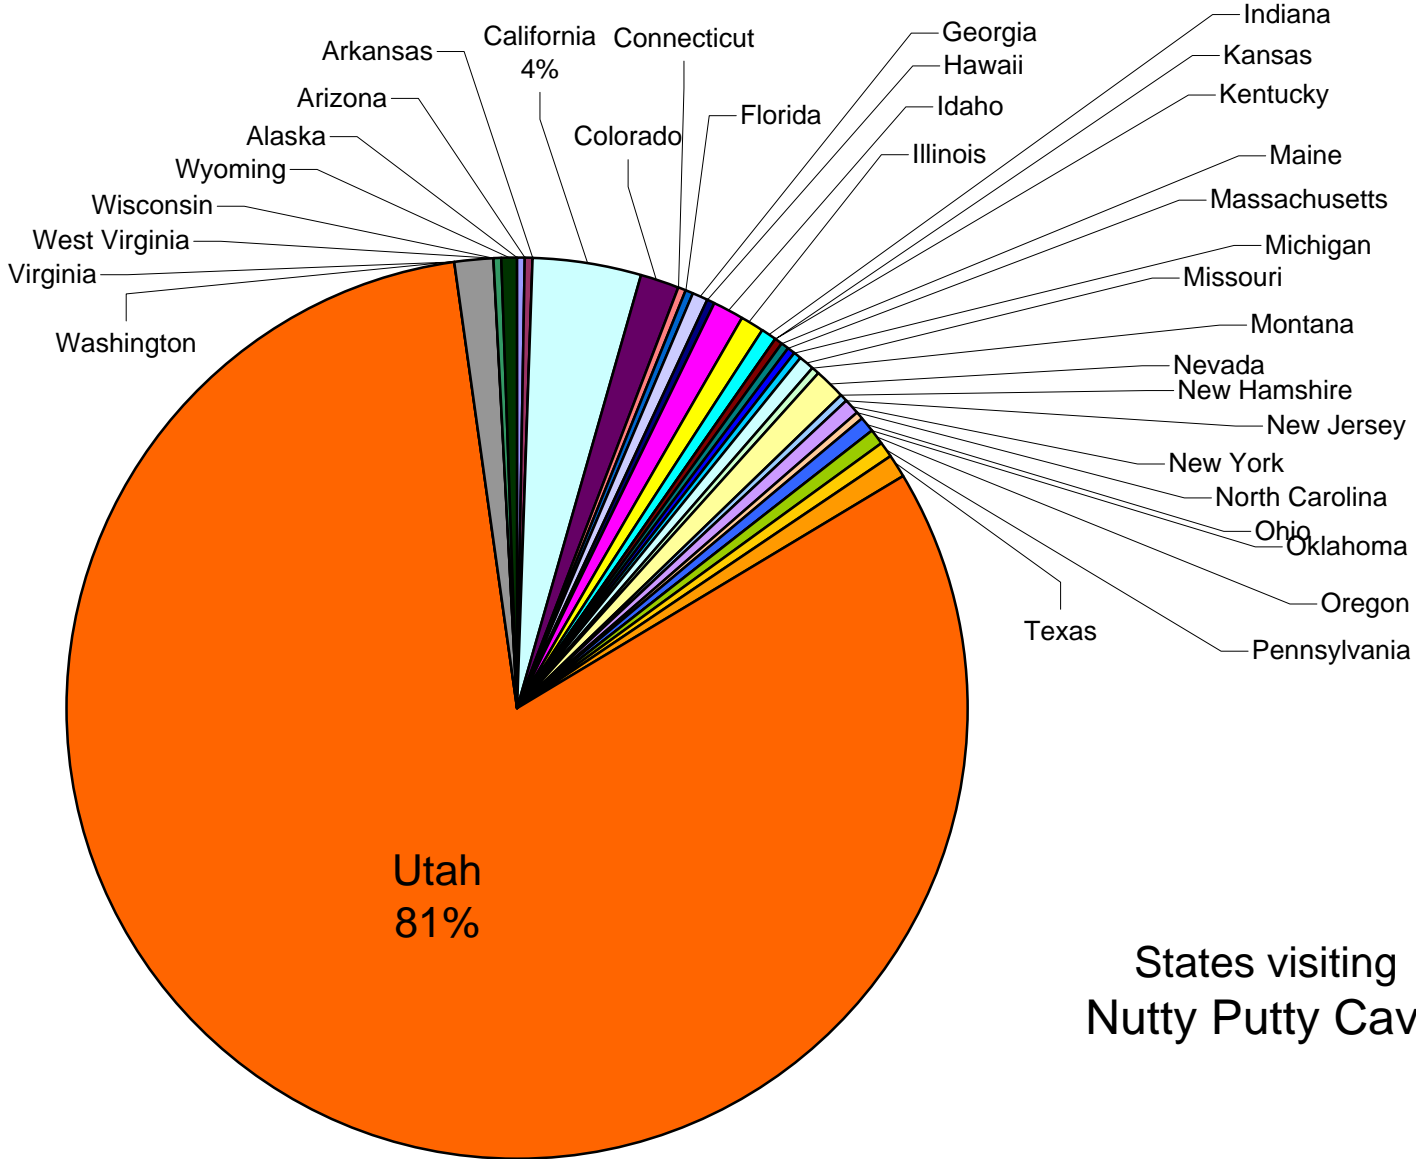

# Groups visiting Nutty Putty Cave

Cities visiting  
Nutty Putty Cave

States visiting  
Nutty Putty Cave

# Countries visiting Nutty Putty Cave

Group Name	Visitors	Percentage	Percentage
BSA	218	17.4%	53.7%
Wards	39	3.1%	9.6%
Utah Grottos	8	0.6%	2.0%
Schools	35	2.8%	8.6%
SCERA	7	0.6%	1.7%
Friends & Families	90	7.2%	22.2%
Work Groups	9	0.7%	2.2%
Unknown	845	67.5%	406
Total	1251	100.0%	

Utah Cities	Visitors	Percentage
Alpine/Highland	15	2.1%
American Fork	26	3.6%
Aurora	2	0.3%
Bluffdale	5	0.7%
Bountiful	15	2.1%
Brigham City	1	0.1%
Cedar City	1	0.1%
Cedar Fort	1	0.1%
Cedar Hills	2	0.3%
Centerville	1	0.1%
Clearfield	1	0.1%
Cottonwood	3	0.4%
Draper	7	1.0%
Eagle Mountain	3	0.4%
Ephraim	5	0.7%
Eureka	2	0.3%
Fairview	7	1.0%
Farmington	1	0.1%
Genola	1	0.1%
Heber	4	0.6%
Herriman	9	1.3%
Holladay	2	0.3%
Kearns	4	0.6%
Layton	9	1.3%
Lehi	29	4.1%
Lindon	6	0.8%
Logan	5	0.7%
Mapleton	3	0.4%
Manti	5	0.7%
Midvale	3	0.4%
MidWay	1	0.1%
Murray	6	0.8%
Nephi	3	0.4%
Ogden	9	1.3%
Orem	82	11.5%
Payson	15	2.1%
Pleasant Grove	22	3.1%
Price	5	0.7%
Provo	129	18.0%
Riverton	13	1.8%
Roy	2	0.3%
Salem	5	0.7%
Salt Lake City	73	10.2%
Sandy	37	5.2%
Santaquin	4	0.6%
Saratoga Springs	4	0.6%
South Jordan	14	2.0%
Spanish Fork	25	3.5%
Springville	16	2.2%
St. George	1	0.1%
Syracuse	3	0.4%
Taylorsville	6	0.8%
Toole	3	0.4%
West Jordan	20	2.8%
West Valley	35	4.9%
Woodscross	4	0.6%
<b>Total</b>	<b>715</b>	<b>100.0%</b>

Country	Visitors	Percentage
Africa	1	0.1%
Australia	2	0.2%
Canada	2	0.2%
Britian	1	0.1%
Ireland	1	0.1%
France	1	0.1%
Germany	3	0.3%
Japan	3	0.3%
Mexico	1	0.1%
Poland	1	0.1%
Peru	1	0.1%
Samoa	1	0.1%
USA	880	98.0%
Total	898	100.0%