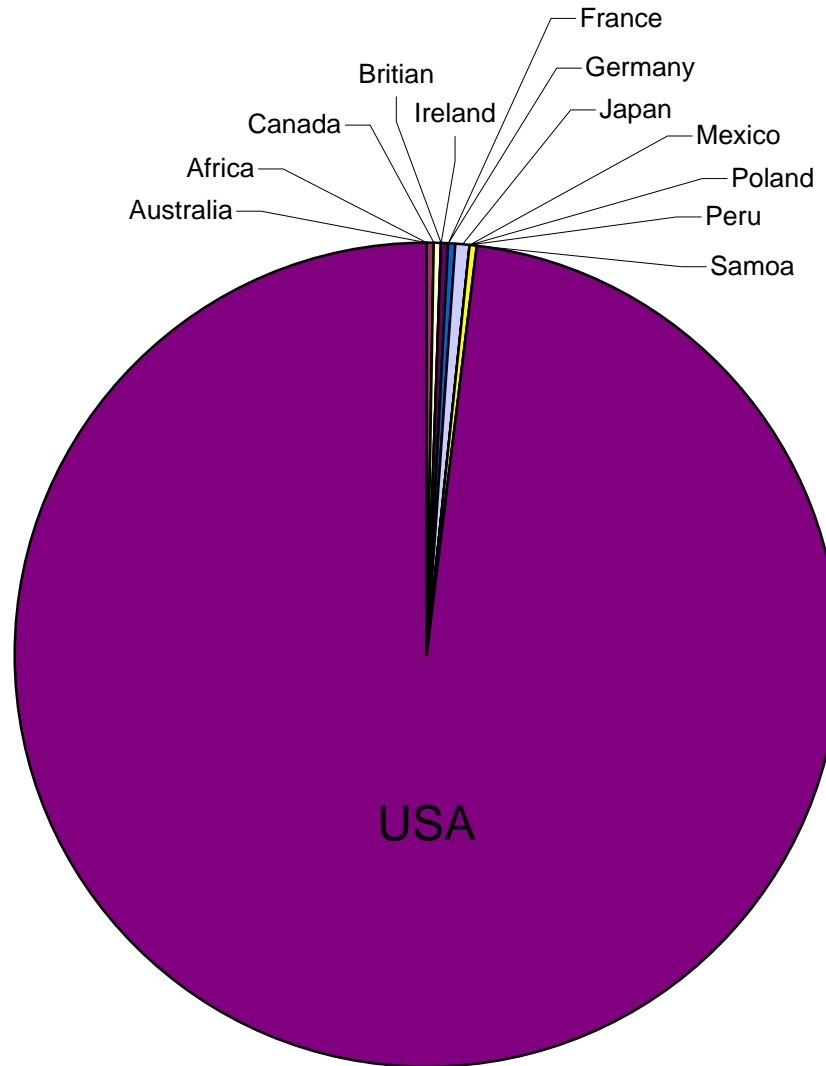

# Groups visiting Nutty Putty Cave

Cities visiting  
Nutty Putty Cave

States visiting  
Nutty Putty Cave

# Countries visiting Nutty Putty Cave

Group Name	Visitors	Percentage	Percentage
BSA	218	17.4%	53.7%
Wards	39	3.1%	9.6%
Utah Grottos	8	0.6%	2.0%
Schools	35	2.8%	8.6%
SCERA	7	0.6%	1.7%
Friends & Families	90	7.2%	22.2%
Work Groups	9	0.7%	2.2%
Unknown	845	67.5%	406
Total	1251	100.0%	

Utah Cities	Visitors	Percentage
Alpine/Highland	15	2.1%
American Fork	26	3.6%
Aurora	2	0.3%
Bluffdale	5	0.7%
Bountiful	15	2.1%
Brigham City	1	0.1%
Cedar City	1	0.1%
Cedar Fort	1	0.1%
Cedar Hills	2	0.3%
Centerville	1	0.1%
Clearfield	1	0.1%
Cottonwood	3	0.4%
Draper	7	1.0%
Eagle Mountain	3	0.4%
Ephraim	5	0.7%
Eureka	2	0.3%
Fairview	7	1.0%
Farmington	1	0.1%
Genola	1	0.1%
Heber	4	0.6%
Herriman	9	1.3%
Holladay	2	0.3%
Kearns	4	0.6%
Layton	9	1.3%
Lehi	29	4.1%
Lindon	6	0.8%
Logan	5	0.7%
Mapleton	3	0.4%
Manti	5	0.7%
Midvale	3	0.4%
MidWay	1	0.1%
Murray	6	0.8%
Nephi	3	0.4%
Ogden	9	1.3%
Orem	82	11.5%
Payson	15	2.1%
Pleasant Grove	22	3.1%
Price	5	0.7%
Provo	129	18.0%
Riverton	13	1.8%
Roy	2	0.3%
Salem	5	0.7%
Salt Lake City	73	10.2%
Sandy	37	5.2%
Santaquin	4	0.6%
Saratoga Springs	4	0.6%
South Jordan	14	2.0%
Spanish Fork	25	3.5%
Springville	16	2.2%
St. George	1	0.1%
Syracuse	3	0.4%
Taylorsville	6	0.8%
Toole	3	0.4%
West Jordan	20	2.8%
West Valley	35	4.9%
Woodscross	4	0.6%
<b>Total</b>	<b>715</b>	<b>100.0%</b>

Country	Visitors	Percentage
Africa	1	0.1%
Australia	2	0.2%
Canada	2	0.2%
Britian	1	0.1%
Ireland	1	0.1%
France	1	0.1%
Germany	3	0.3%
Japan	3	0.3%
Mexico	1	0.1%
Poland	1	0.1%
Peru	1	0.1%
Samoa	1	0.1%
USA	880	98.0%
Total	898	100.0%