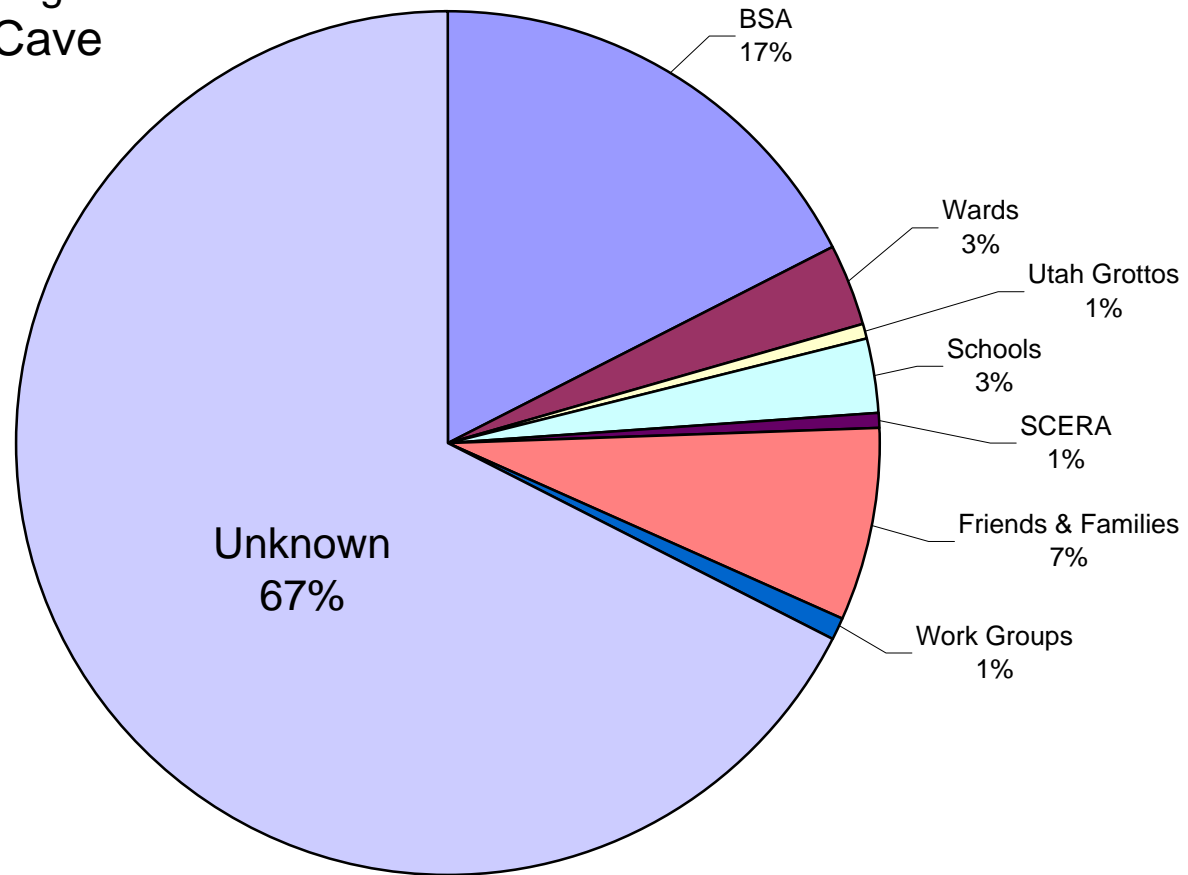

# Groups visiting Nutty Putty Cave

Cities visiting  
Nutty Putty Cave

States visiting  
Nutty Putty Cave

# Countries visiting Nutty Putty Cave

Group Name	Visitors	Percentage	Percentage
BSA	218	17.4%	53.7%
Wards	39	3.1%	9.6%
Utah Grottos	8	0.6%	2.0%
Schools	35	2.8%	8.6%
SCERA	7	0.6%	1.7%
Friends & Families	90	7.2%	22.2%
Work Groups	9	0.7%	2.2%
Unknown	845	67.5%	406
Total	1251	100.0%	

Utah Cities	Visitors	Percentage
Alpine/Highland	15	2.1%
American Fork	26	3.6%
Aurora	2	0.3%
Bluffdale	5	0.7%
Bountiful	15	2.1%
Brigham City	1	0.1%
Cedar City	1	0.1%
Cedar Fort	1	0.1%
Cedar Hills	2	0.3%
Centerville	1	0.1%
Clearfield	1	0.1%
Cottonwood	3	0.4%
Draper	7	1.0%
Eagle Mountain	3	0.4%
Ephraim	5	0.7%
Eureka	2	0.3%
Fairview	7	1.0%
Farmington	1	0.1%
Genola	1	0.1%
Heber	4	0.6%
Herriman	9	1.3%
Holladay	2	0.3%
Kearns	4	0.6%
Layton	9	1.3%
Lehi	29	4.1%
Lindon	6	0.8%
Logan	5	0.7%
Mapleton	3	0.4%
Manti	5	0.7%
Midvale	3	0.4%
MidWay	1	0.1%
Murray	6	0.8%
Nephi	3	0.4%
Ogden	9	1.3%
Orem	82	11.5%
Payson	15	2.1%
Pleasant Grove	22	3.1%
Price	5	0.7%
Provo	129	18.0%
Riverton	13	1.8%
Roy	2	0.3%
Salem	5	0.7%
Salt Lake City	73	10.2%
Sandy	37	5.2%
Santaquin	4	0.6%
Saratoga Springs	4	0.6%
South Jordan	14	2.0%
Spanish Fork	25	3.5%
Springville	16	2.2%
St. George	1	0.1%
Syracuse	3	0.4%
Taylorsville	6	0.8%
Toole	3	0.4%
West Jordan	20	2.8%
West Valley	35	4.9%
Woodscross	4	0.6%
<b>Total</b>	<b>715</b>	<b>100.0%</b>

Country	Visitors	Percentage
Africa	1	0.1%
Australia	2	0.2%
Canada	2	0.2%
Britian	1	0.1%
Ireland	1	0.1%
France	1	0.1%
Germany	3	0.3%
Japan	3	0.3%
Mexico	1	0.1%
Poland	1	0.1%
Peru	1	0.1%
Samoa	1	0.1%
USA	880	98.0%
Total	898	100.0%