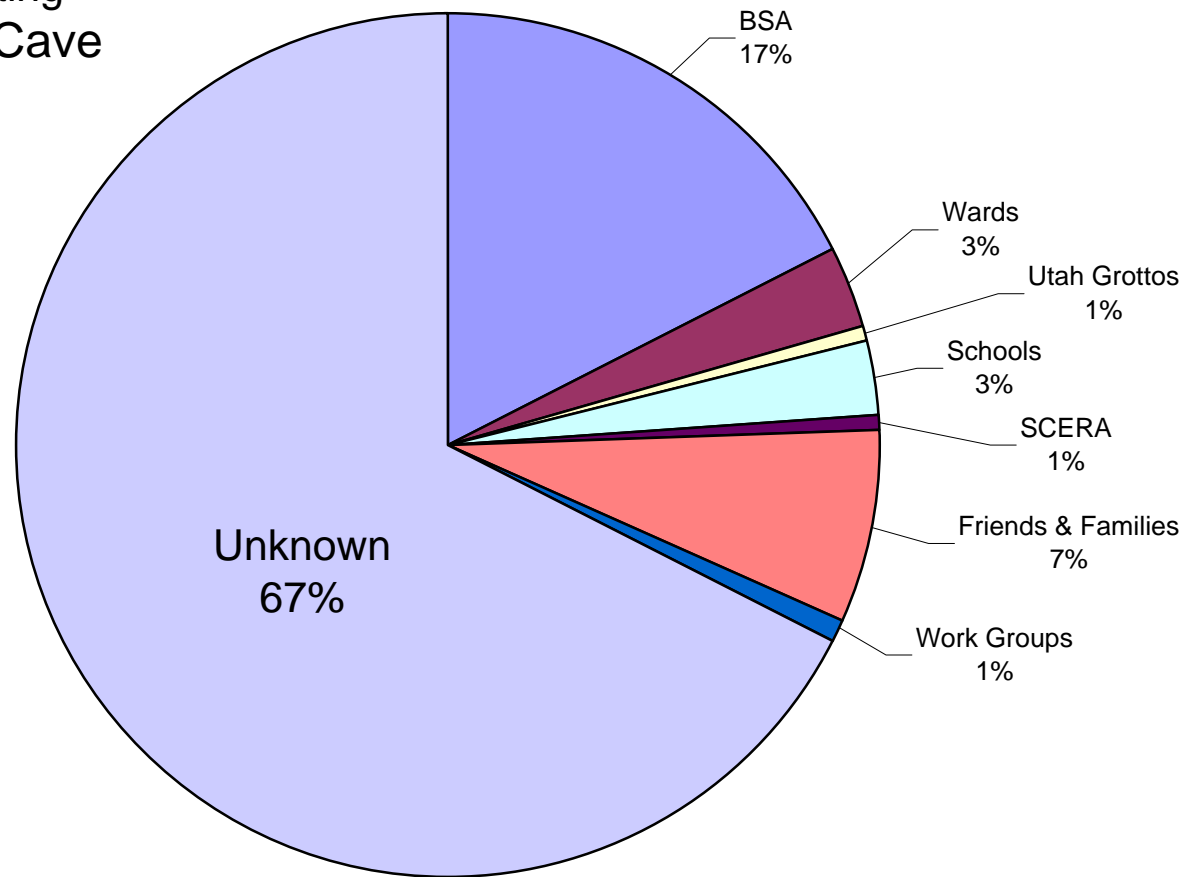

# Groups visiting Nutty Putty Cave

Cities visiting  
Nutty Putty Cave

States visiting  
Nutty Putty Cave

# Countries visiting Nutty Putty Cave

Group Name	Visitors	Percentage	Percentage
BSA	218	17.4%	53.7%
Wards	39	3.1%	9.6%
Utah Grottos	8	0.6%	2.0%
Schools	35	2.8%	8.6%
SCERA	7	0.6%	1.7%
Friends & Families	90	7.2%	22.2%
Work Groups	9	0.7%	2.2%
Unknown	845	67.5%	406
Total	1251	100.0%	

Utah Cities	Visitors	Percentage
Alpine/Highland	15	2.1%
American Fork	26	3.6%
Aurora	2	0.3%
Bluffdale	5	0.7%
Bountiful	15	2.1%
Brigham City	1	0.1%
Cedar City	1	0.1%
Cedar Fort	1	0.1%
Cedar Hills	2	0.3%
Centerville	1	0.1%
Clearfield	1	0.1%
Cottonwood	3	0.4%
Draper	7	1.0%
Eagle Mountain	3	0.4%
Ephraim	5	0.7%
Eureka	2	0.3%
Fairview	7	1.0%
Farmington	1	0.1%
Genola	1	0.1%
Heber	4	0.6%
Herriman	9	1.3%
Holladay	2	0.3%
Kearns	4	0.6%
Layton	9	1.3%
Lehi	29	4.1%
Lindon	6	0.8%
Logan	5	0.7%
Mapleton	3	0.4%
Manti	5	0.7%
Midvale	3	0.4%
MidWay	1	0.1%
Murray	6	0.8%
Nephi	3	0.4%
Ogden	9	1.3%
Orem	82	11.5%
Payson	15	2.1%
Pleasant Grove	22	3.1%
Price	5	0.7%
Provo	129	18.0%
Riverton	13	1.8%
Roy	2	0.3%
Salem	5	0.7%
Salt Lake City	73	10.2%
Sandy	37	5.2%
Santaquin	4	0.6%
Saratoga Springs	4	0.6%
South Jordan	14	2.0%
Spanish Fork	25	3.5%
Springville	16	2.2%
St. George	1	0.1%
Syracuse	3	0.4%
Taylorsville	6	0.8%
Toole	3	0.4%
West Jordan	20	2.8%
West Valley	35	4.9%
Woodscross	4	0.6%
<b>Total</b>	<b>715</b>	<b>100.0%</b>

Country	Visitors	Percentage
Africa	1	0.1%
Australia	2	0.2%
Canada	2	0.2%
Britian	1	0.1%
Ireland	1	0.1%
France	1	0.1%
Germany	3	0.3%
Japan	3	0.3%
Mexico	1	0.1%
Poland	1	0.1%
Peru	1	0.1%
Samoa	1	0.1%
USA	880	98.0%
Total	898	100.0%