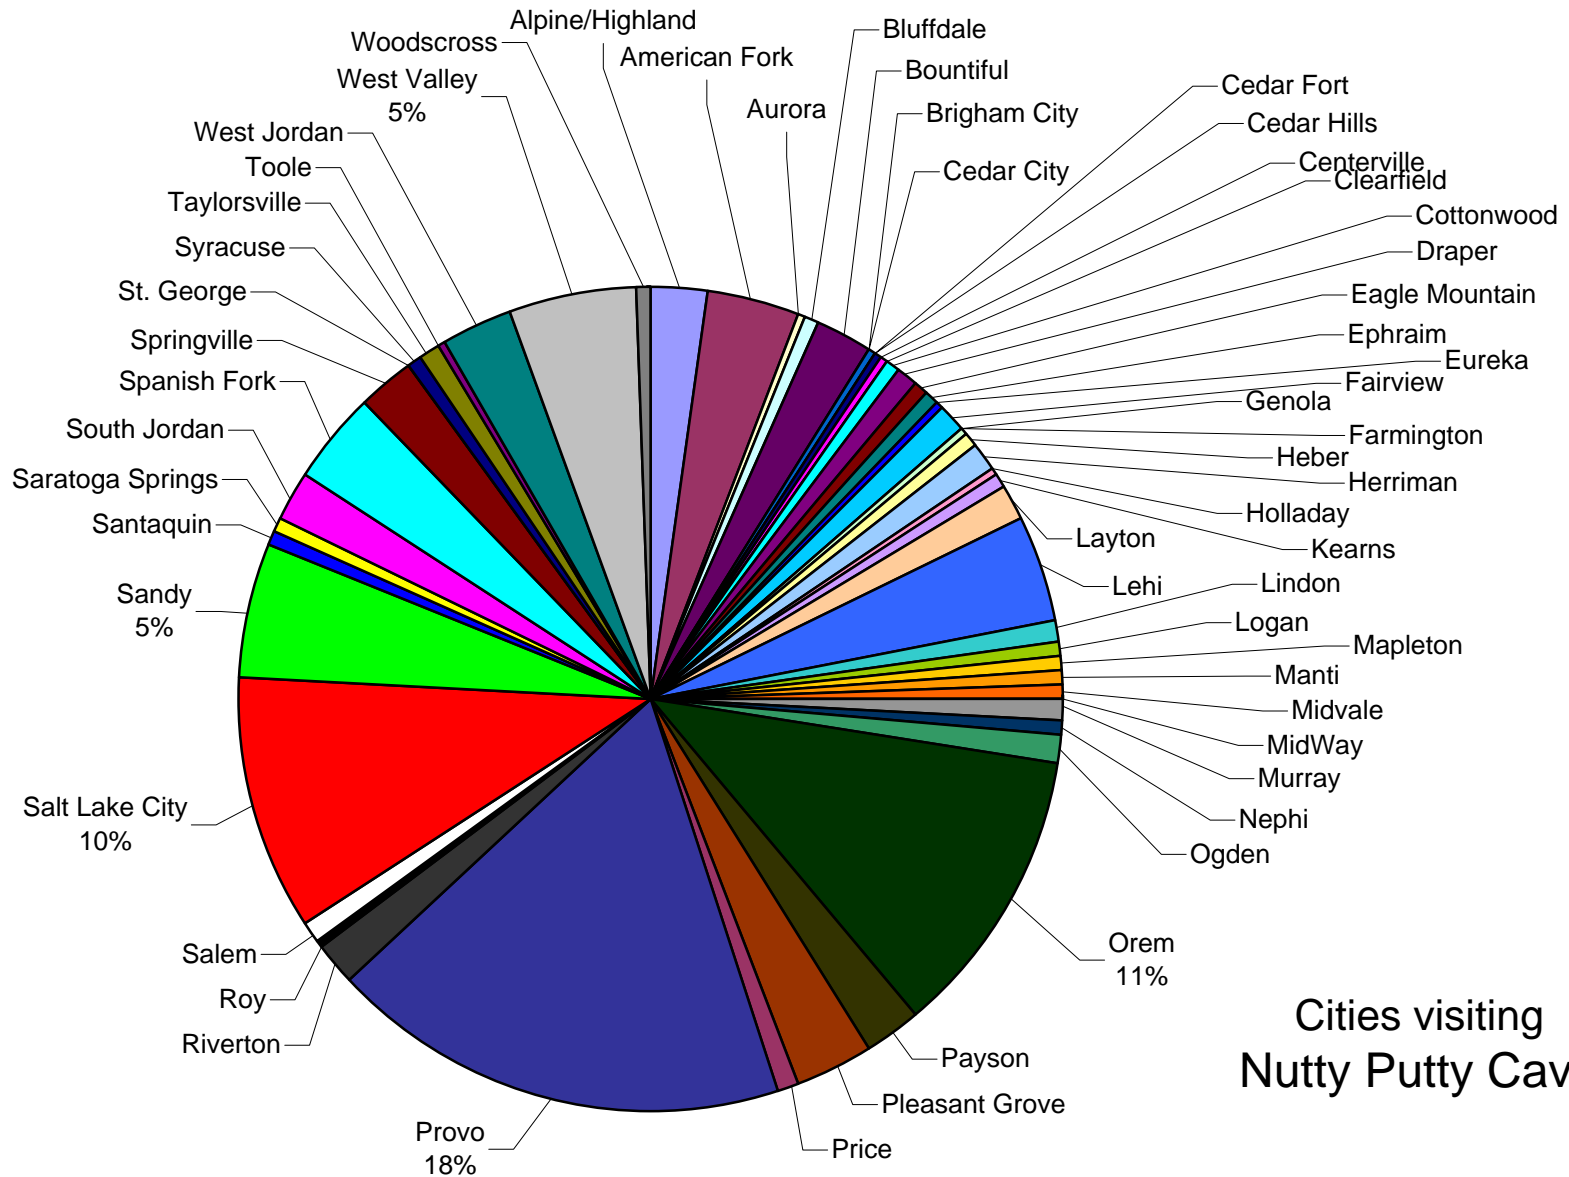

# Groups visiting Nutty Putty Cave

Cities visiting  
Nutty Putty Cave

States visiting  
Nutty Putty Cave

# Countries visiting Nutty Putty Cave

Group Name	Visitors	Percentage	Percentage
BSA	218	17.4%	53.7%
Wards	39	3.1%	9.6%
Utah Grottos	8	0.6%	2.0%
Schools	35	2.8%	8.6%
SCERA	7	0.6%	1.7%
Friends & Families	90	7.2%	22.2%
Work Groups	9	0.7%	2.2%
Unknown	845	67.5%	406
Total	1251	100.0%	

Utah Cities	Visitors	Percentage
Alpine/Highland	15	2.1%
American Fork	26	3.6%
Aurora	2	0.3%
Bluffdale	5	0.7%
Bountiful	15	2.1%
Brigham City	1	0.1%
Cedar City	1	0.1%
Cedar Fort	1	0.1%
Cedar Hills	2	0.3%
Centerville	1	0.1%
Clearfield	1	0.1%
Cottonwood	3	0.4%
Draper	7	1.0%
Eagle Mountain	3	0.4%
Ephraim	5	0.7%
Eureka	2	0.3%
Fairview	7	1.0%
Farmington	1	0.1%
Genola	1	0.1%
Heber	4	0.6%
Herriman	9	1.3%
Holladay	2	0.3%
Kearns	4	0.6%
Layton	9	1.3%
Lehi	29	4.1%
Lindon	6	0.8%
Logan	5	0.7%
Mapleton	3	0.4%
Manti	5	0.7%
Midvale	3	0.4%
MidWay	1	0.1%
Murray	6	0.8%
Nephi	3	0.4%
Ogden	9	1.3%
Orem	82	11.5%
Payson	15	2.1%
Pleasant Grove	22	3.1%
Price	5	0.7%
Provo	129	18.0%
Riverton	13	1.8%
Roy	2	0.3%
Salem	5	0.7%
Salt Lake City	73	10.2%
Sandy	37	5.2%
Santaquin	4	0.6%
Saratoga Springs	4	0.6%
South Jordan	14	2.0%
Spanish Fork	25	3.5%
Springville	16	2.2%
St. George	1	0.1%
Syracuse	3	0.4%
Taylorsville	6	0.8%
Toole	3	0.4%
West Jordan	20	2.8%
West Valley	35	4.9%
Woodscross	4	0.6%
<b>Total</b>	<b>715</b>	<b>100.0%</b>

Country	Visitors	Percentage
Africa	1	0.1%
Australia	2	0.2%
Canada	2	0.2%
Britian	1	0.1%
Ireland	1	0.1%
France	1	0.1%
Germany	3	0.3%
Japan	3	0.3%
Mexico	1	0.1%
Poland	1	0.1%
Peru	1	0.1%
Samoa	1	0.1%
USA	880	98.0%
Total	898	100.0%